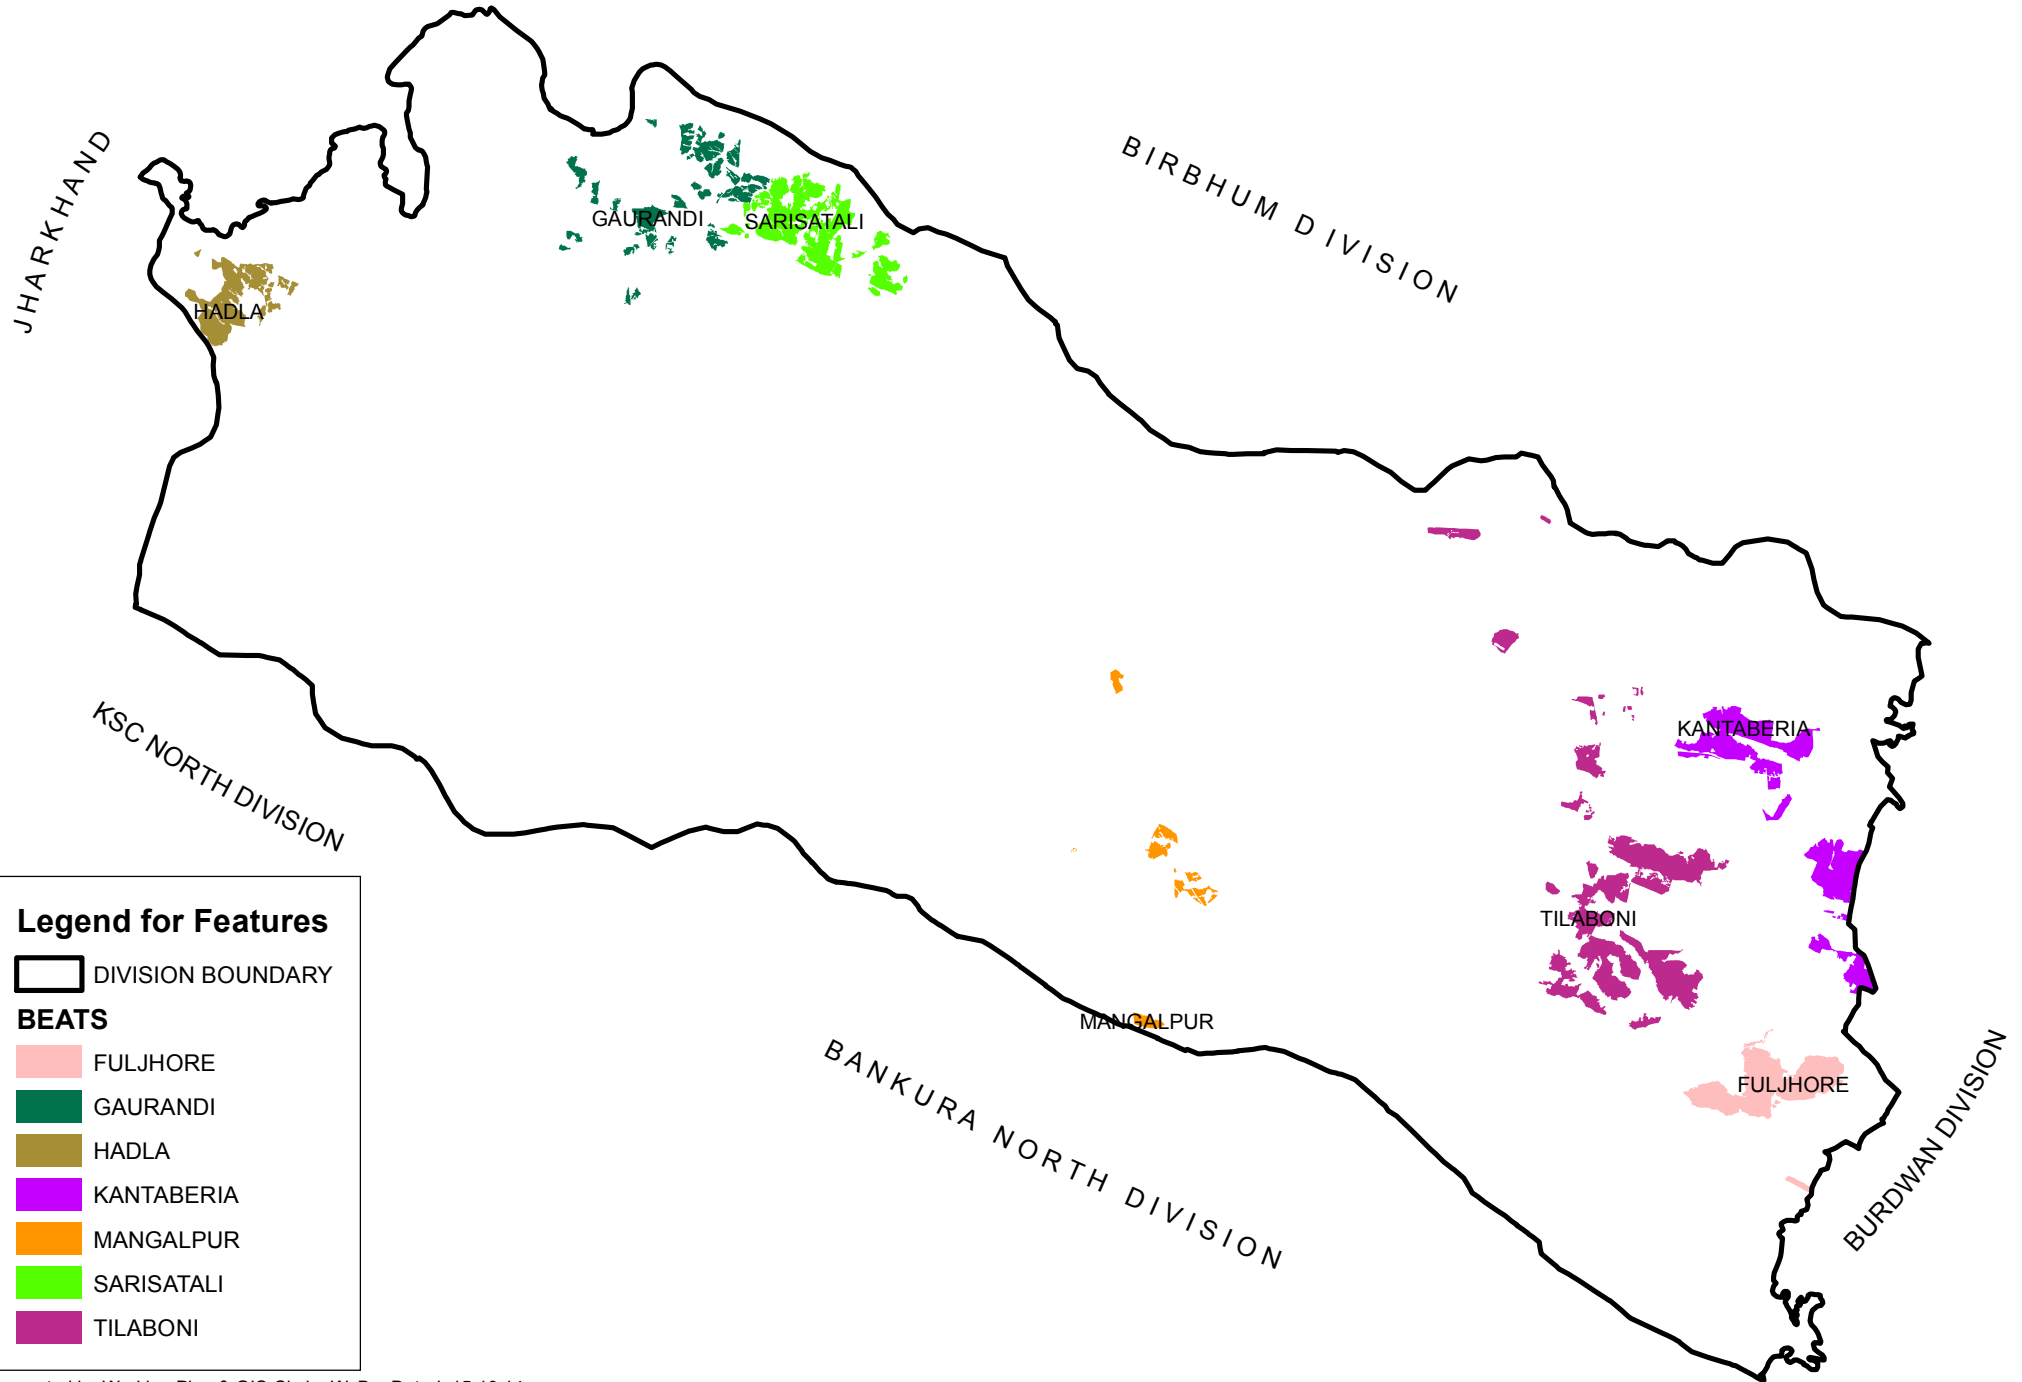

MAP OF DURGAPUR DIVISION SHOWING DIFFERENT BEATS

R.F.= 1:258,000

Legend for Features

 DIVISION BOUNDARY

BEATS

 FULJHORE

 GAURANDI

 HADLA

 KANTABERIA

 MANGALPUR

 SARISATALI

 TILABONI