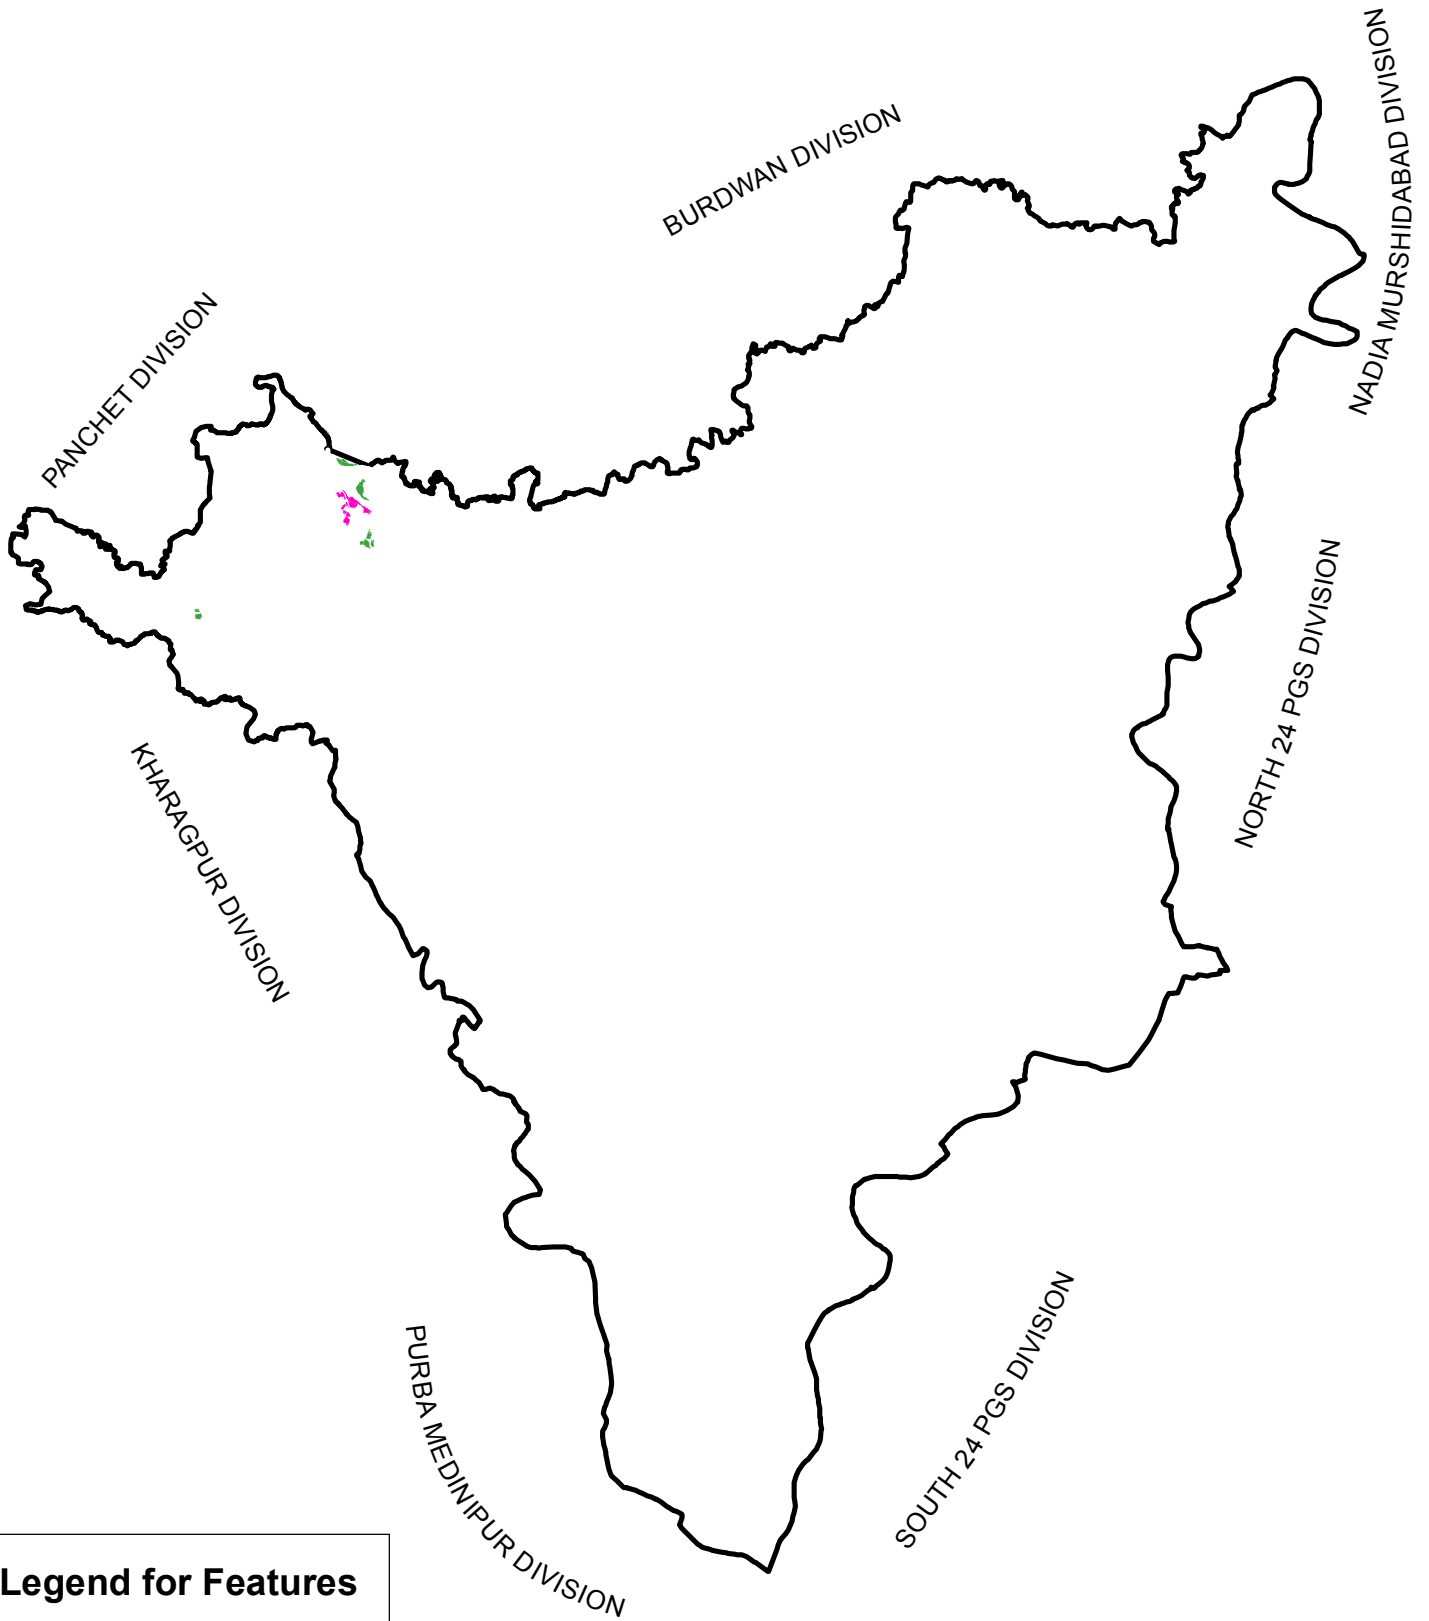

# VECTOR MAP OF HOWRAH SOCIAL FOREST DIVISION SHOWING DIFFERENT BEATS

R.F.= 1:570,000

## Legend for Features

 DIVISION BOUNDARY

### BEAT

 BHADUR

 CHANDUR