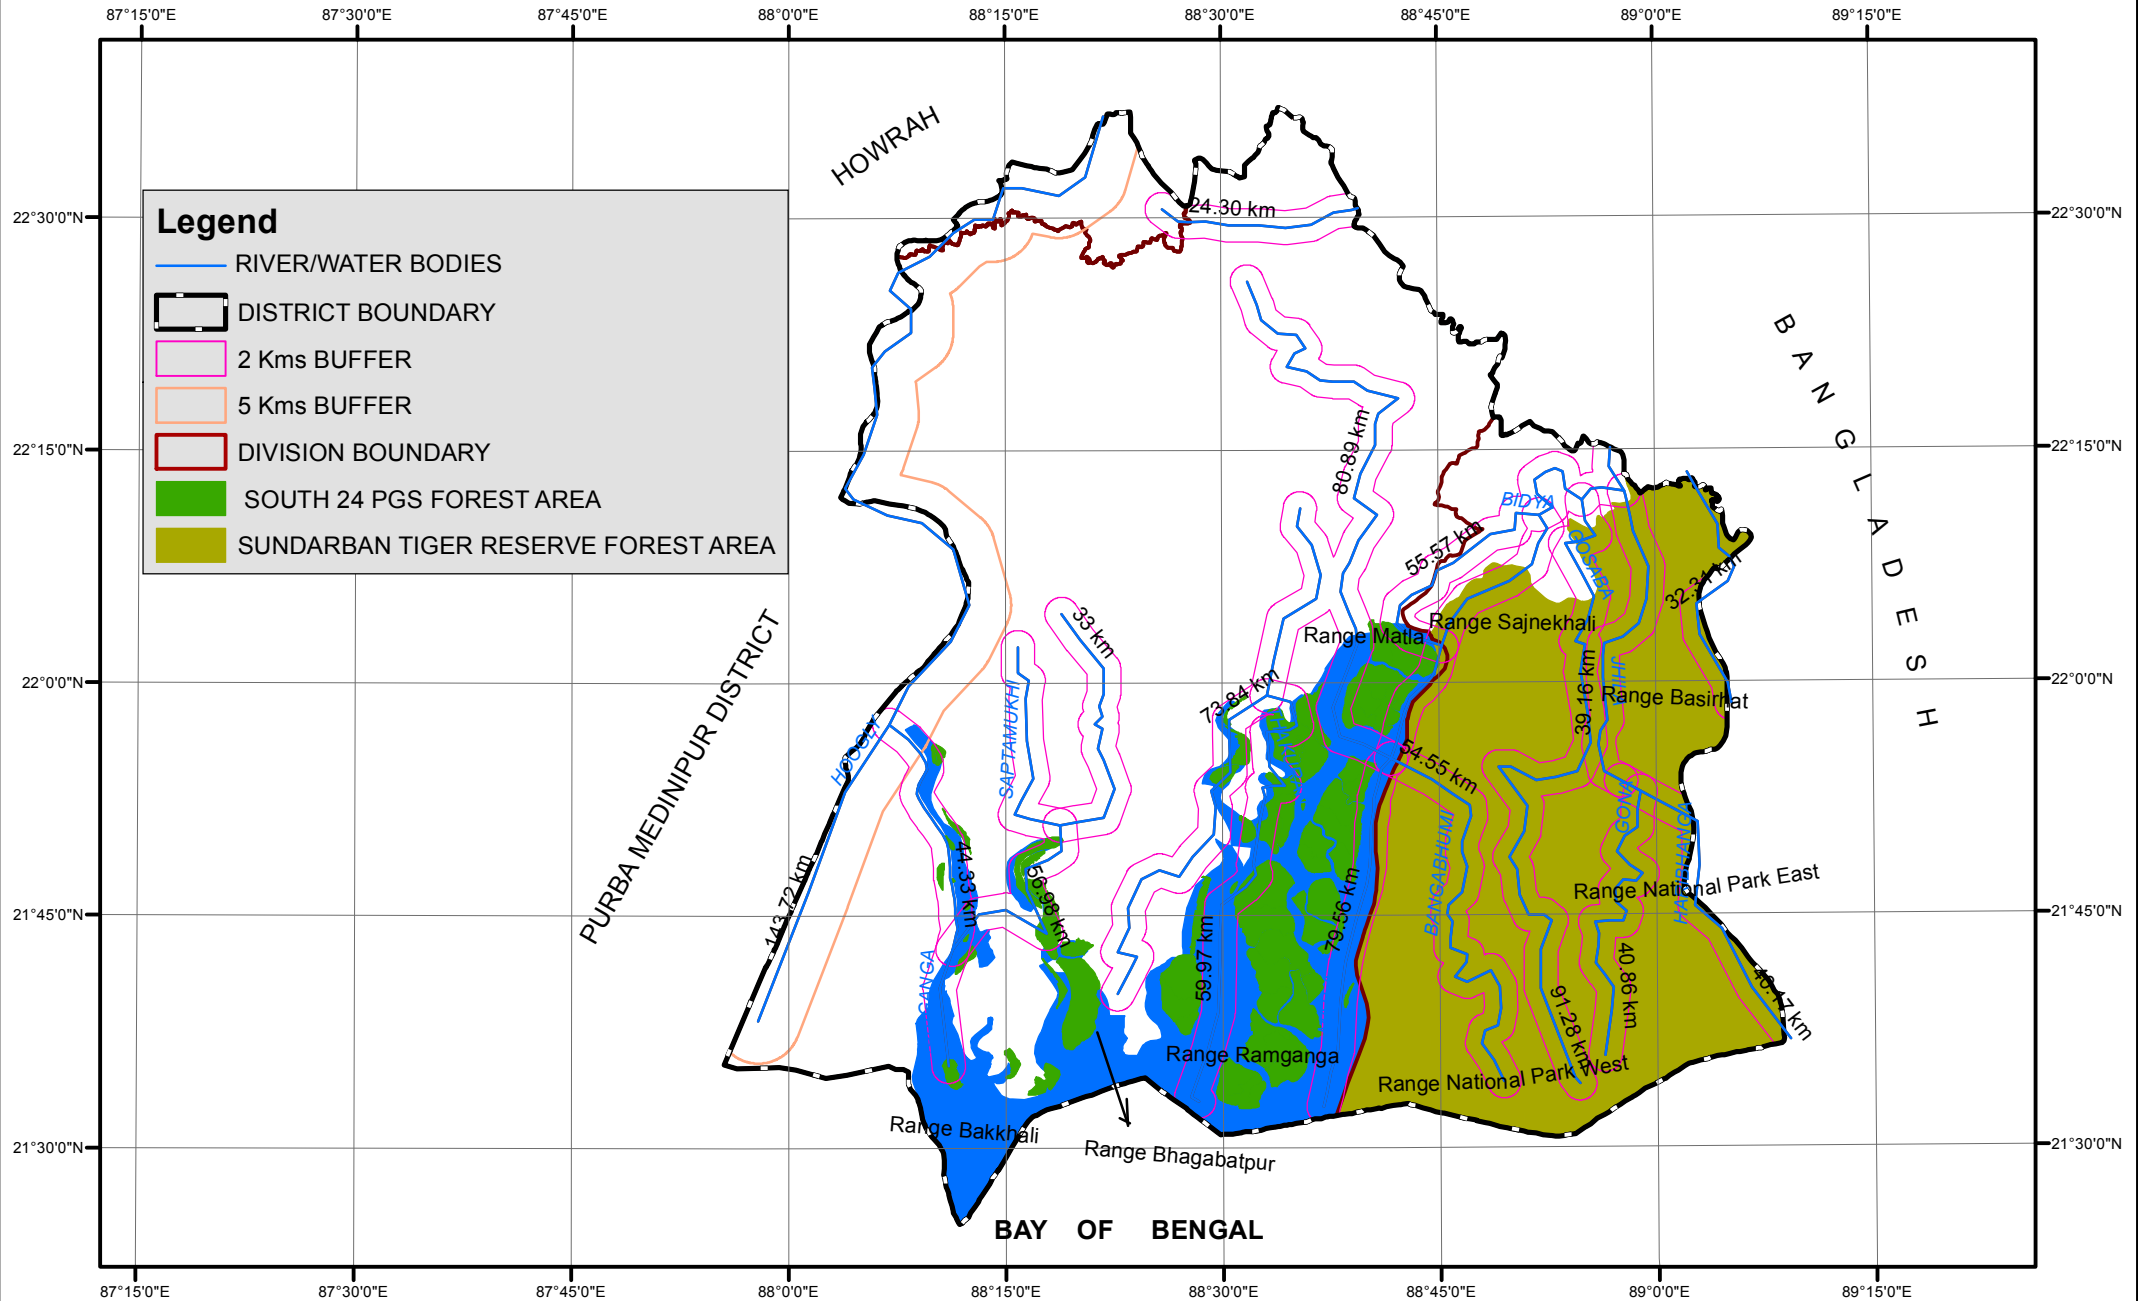

# MAP OF SOUTH 24 PARGANAS DISTRICT

RF= 1:900,000

**Legend**

- RIVER/WATER BODIES
- DISTRICT BOUNDARY
- 2 Kms BUFFER
- 5 Kms BUFFER
- DIVISION BOUNDARY
- SOUTH 24 PGS FOREST AREA
- SUNDARBAN TIGER RESERVE FOREST AREA