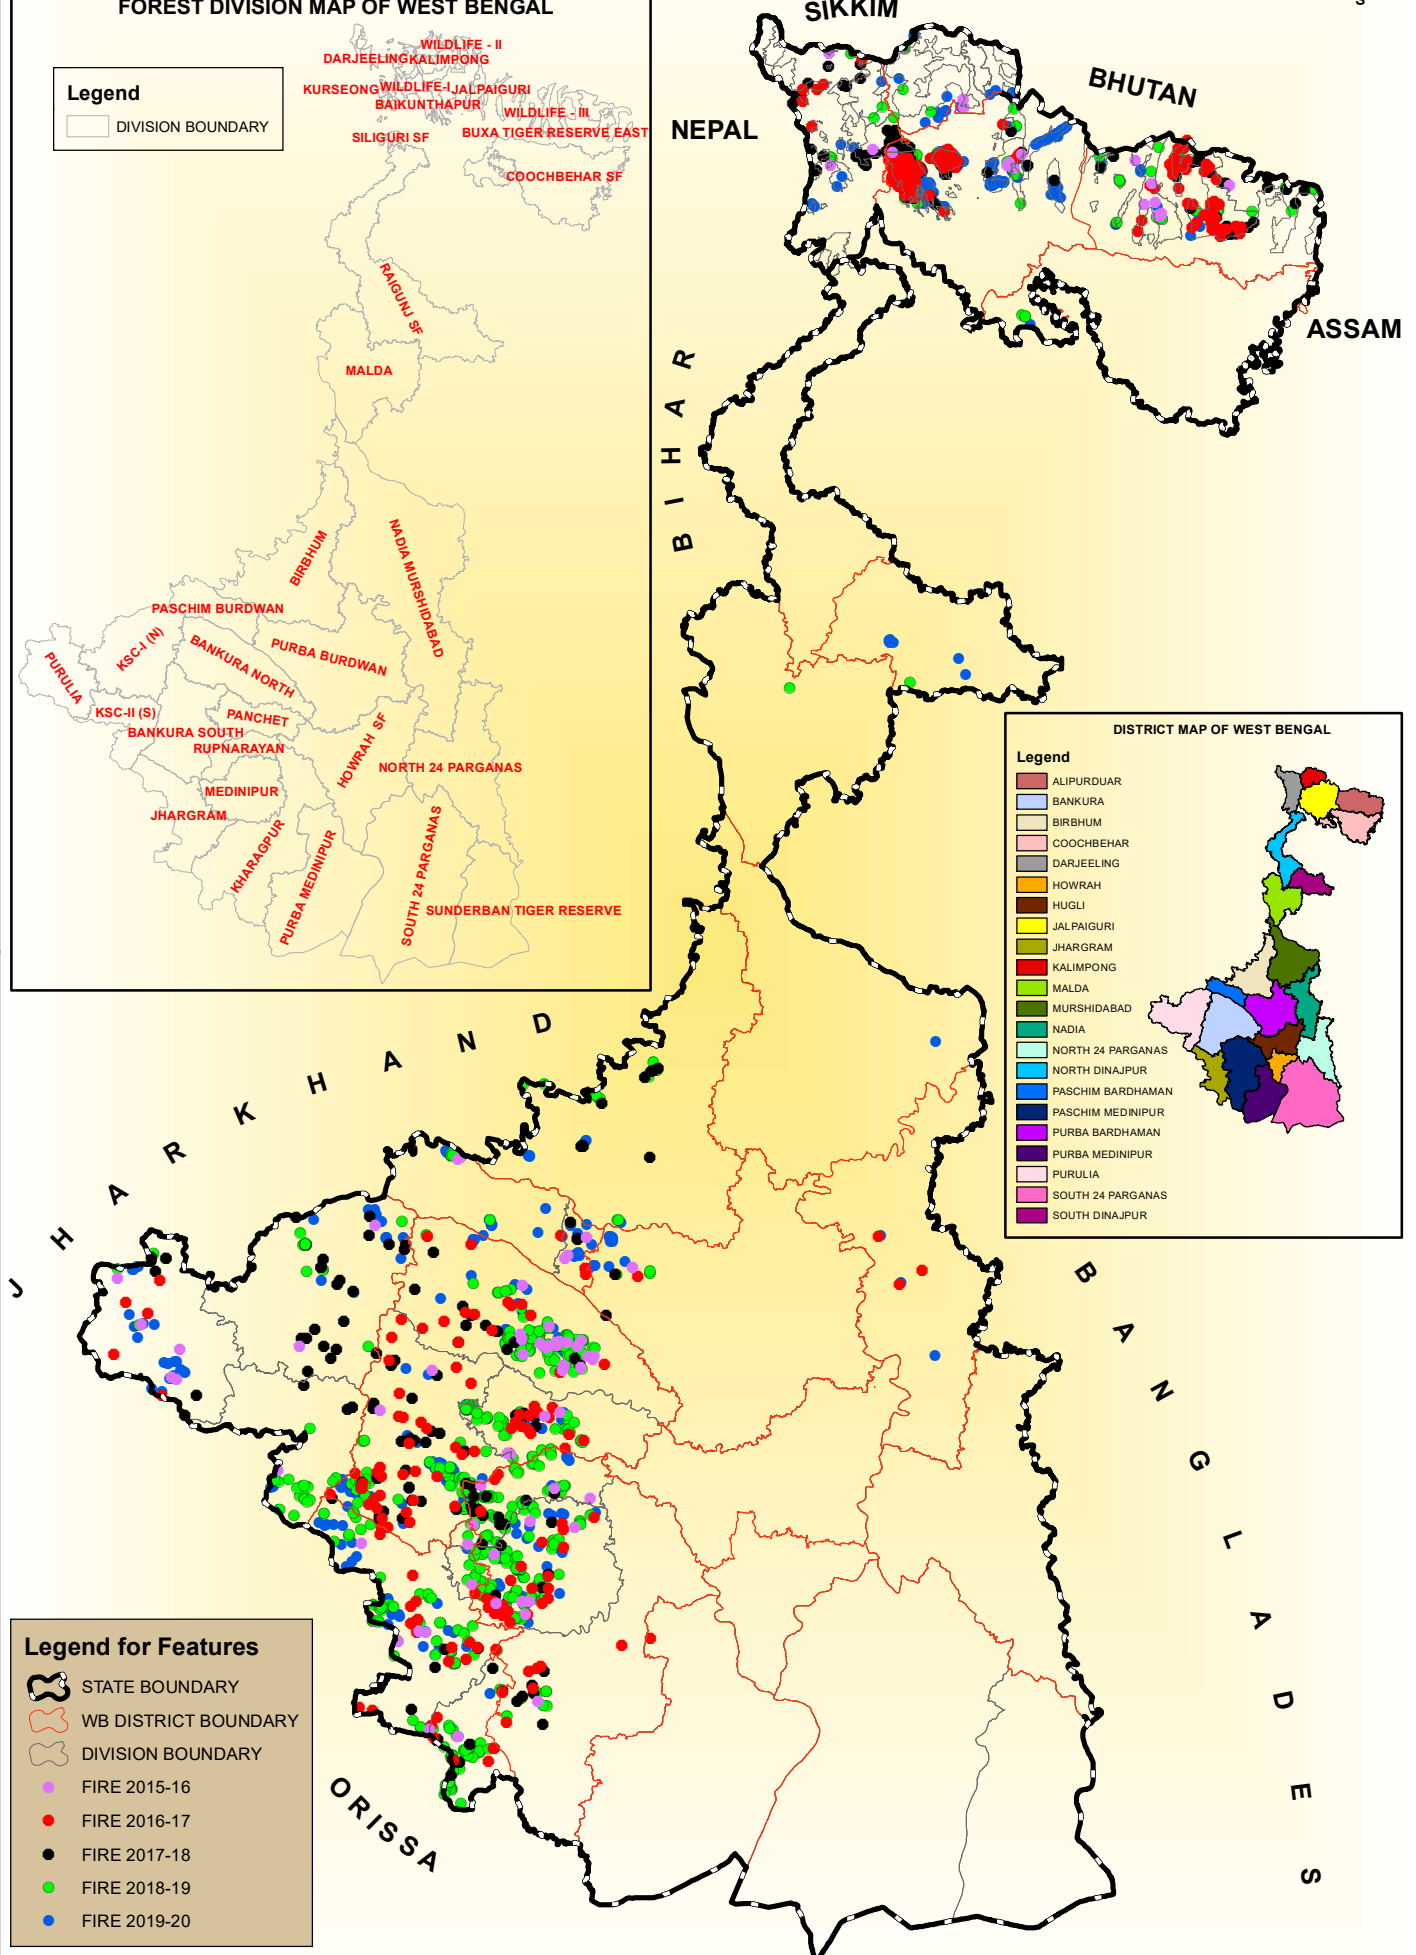

FOREST FIRE PRONE AREAS OF WEST BENGAL

RF=1:2,500,000

FOREST DIVISION MAP OF WEST BENGAL

Legend
 DIVISION BOUNDARY

WILDLIFE - II
 DARJEELING KALIMPONG
 KURSEONG WILDLIFE - I JALPAIGURI
 BAIKUNTHAPUR
 WILDLIFE - III
 SILIGURI SF
 BUXA TIGER RESERVE EAST
 COOCHBEHAR SF
 RAIGUNJ SF
 MALDA
 PASCHIM BURDWAN
 PURBA BURDWAN
 PURULIA
 KSC-I (N)
 BANKURA NORTH
 PANCHET
 BANKURA SOUTH
 RUPNARAYAN
 MEDINIPUR
 JHARGRAM
 KHARAGPUR
 PURBA MEDINIPUR
 HOVRAH SF
 NORTH 24 PARGANAS
 SOUTH 24 PARGANAS
 SUNDERBAN TIGER RESERVE

DISTRICT MAP OF WEST BENGAL

Legend

- ALIPURDUAR
- BANKURA
- BIRBHUM
- COOCHBEHAR
- DARJEELING
- HOWRAH
- HUGLI
- JALPAIGURI
- JHARGRAM
- KALIMPONG
- MALDA
- MURSHIDABAD
- NADIA
- NORTH 24 PARGANAS
- NORTH DINAJPUR
- PASCHIM BARDHAMAN
- PASCHIM MEDINIPUR
- PURBA BARDHAMAN
- PURBA MEDINIPUR
- PURULIA
- SOUTH 24 PARGANAS
- SOUTH DINAJPUR

Legend for Features

- STATE BOUNDARY
- WB DISTRICT BOUNDARY
- DIVISION BOUNDARY
- FIRE 2015-16
- FIRE 2016-17
- FIRE 2017-18
- FIRE 2018-19
- FIRE 2019-20