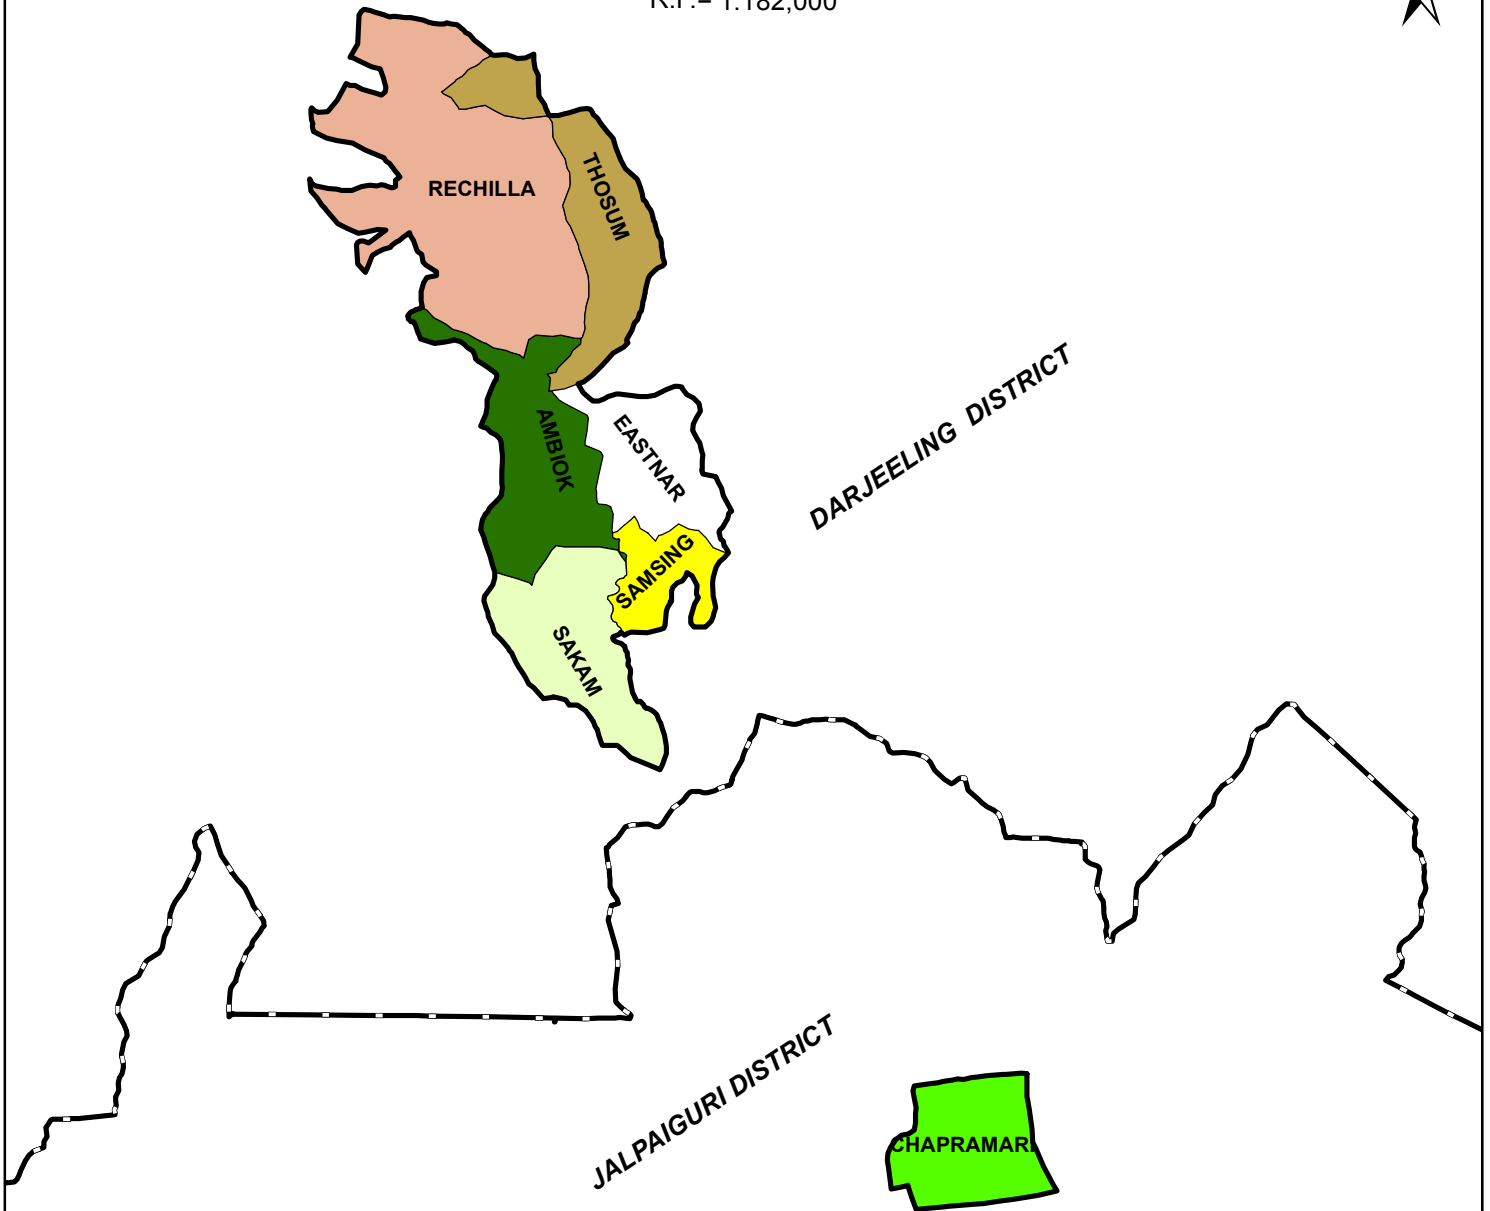

MAP OF GORUMARA WILDLIFE DIVISION SHOWING DIFFERENT BEATS

R.F.= 1:182,000

Legend for Features

DISTRICT BOUNDARY

DIVISION BOUNDARY

BEATS

AMBIOK

BICHABHAGA

BUDURAM

CHAPRAMARI

DHUPJHORA

EAST NAR

GORUMARA

KHUNIA

MURTI

RECHILLA

SAKAM

SAMSING

THOSUM