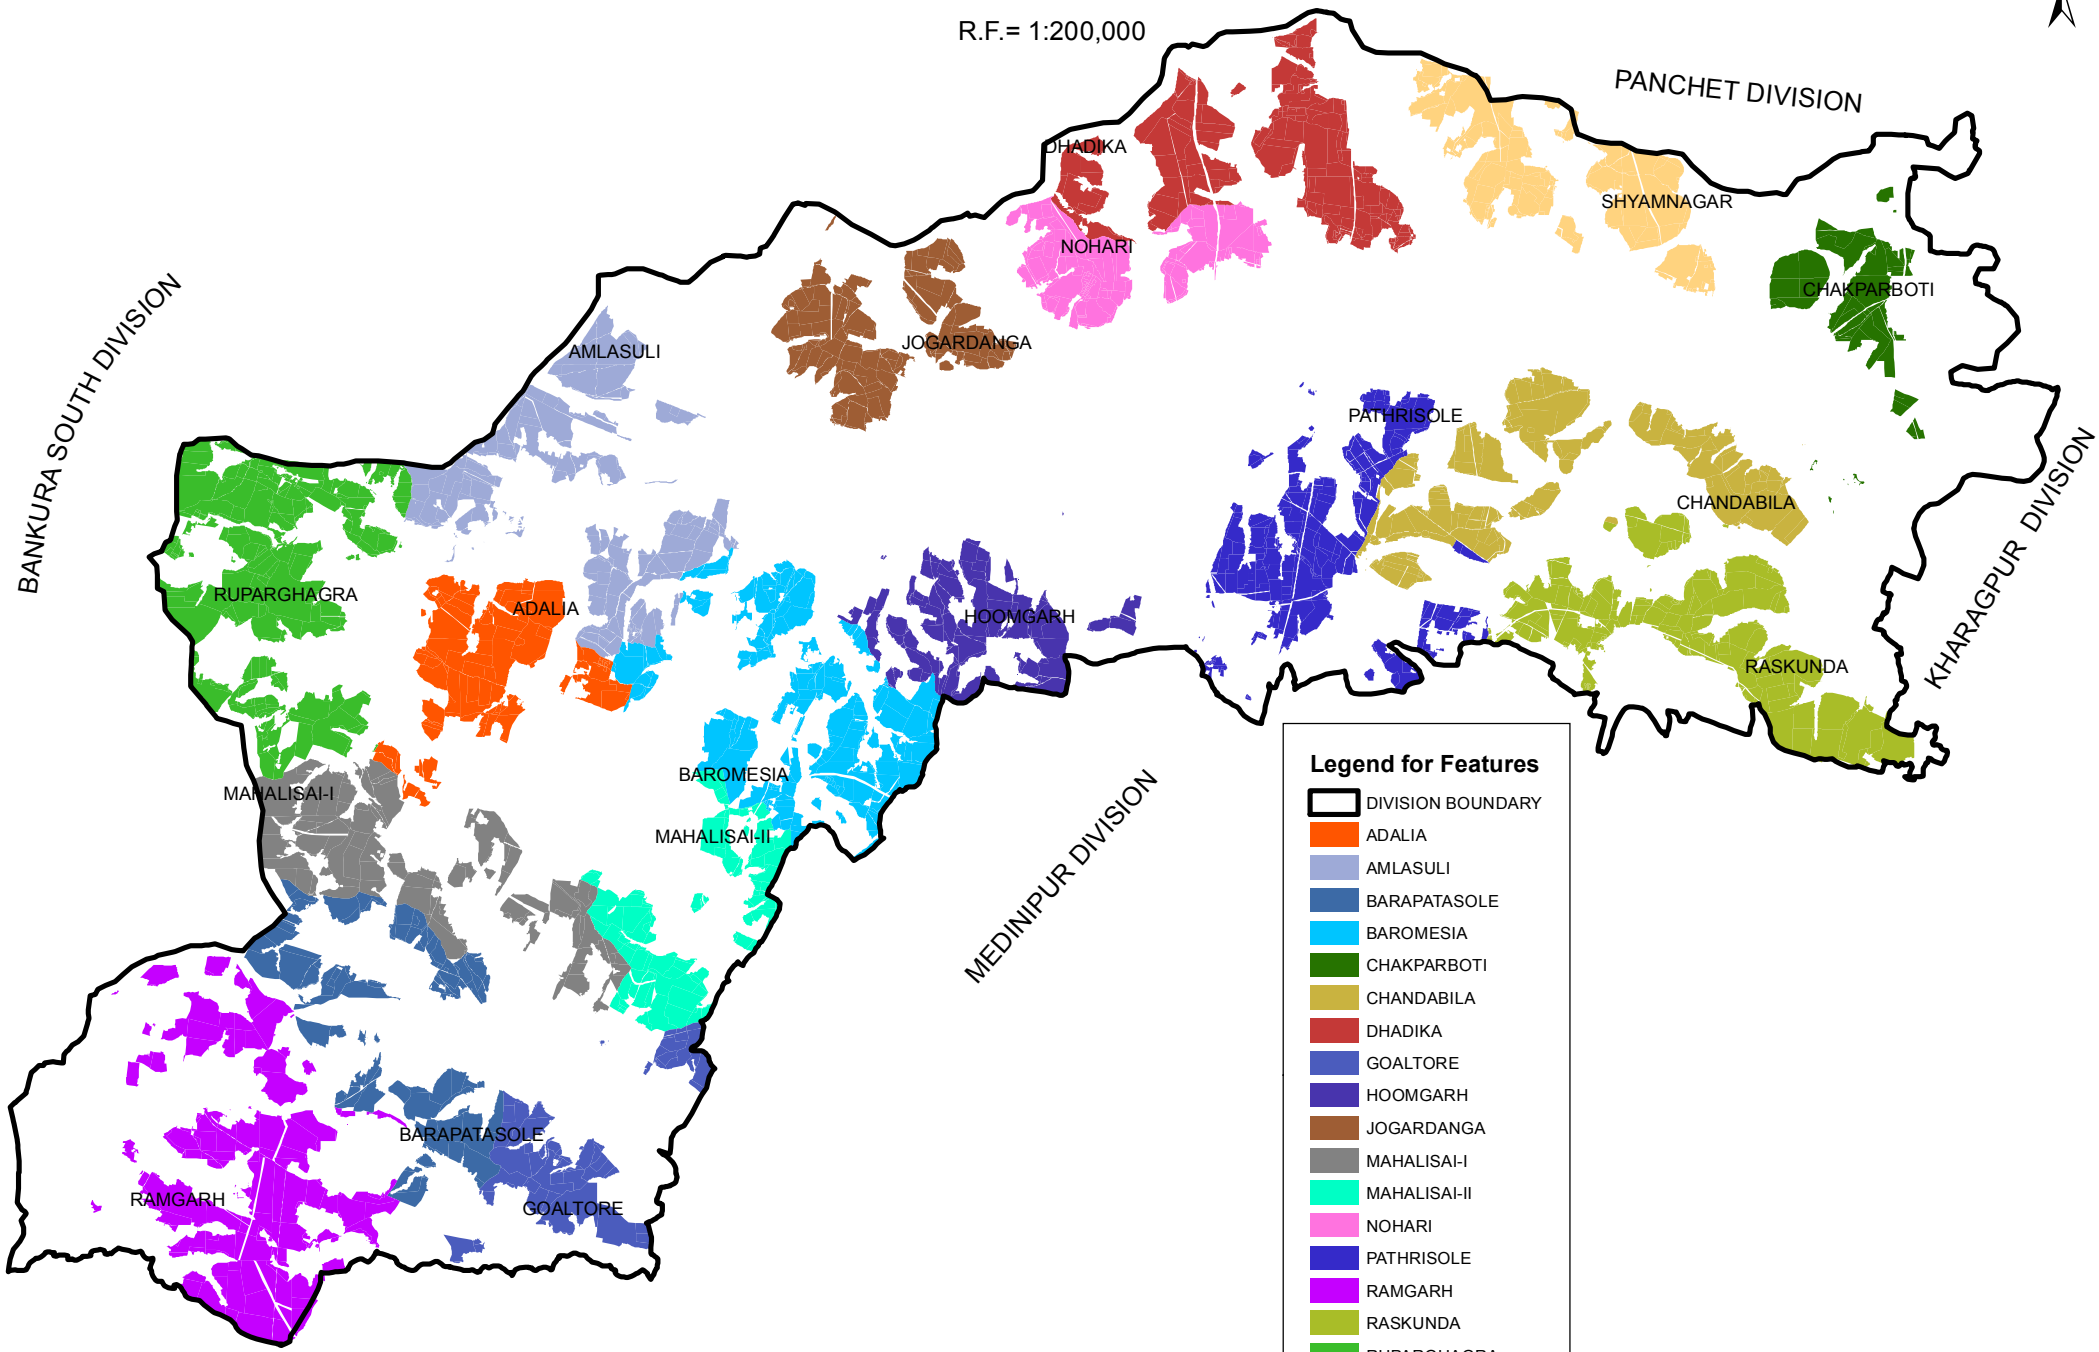

MAP OF RUPNARAYAN DIVISION SHOWING DIFFERENT BEATS

R.F.= 1:200,000

Legend for Features

- DIVISION BOUNDARY
- ADALIA
- AMLASULI
- BARAPATASOLE
- BAROMESIA
- CHAKPARBOTI
- CHANDABILA
- DHADIKA
- GOALTORE
- HOOMGARH
- JOGARDANGA
- MAHALISAI-I
- MAHALISAI-II
- NOHARI
- PATHRISOLE
- RAMGARH
- RASKUNDA
- RUPARGHAGRA
- SHYAMNAGAR