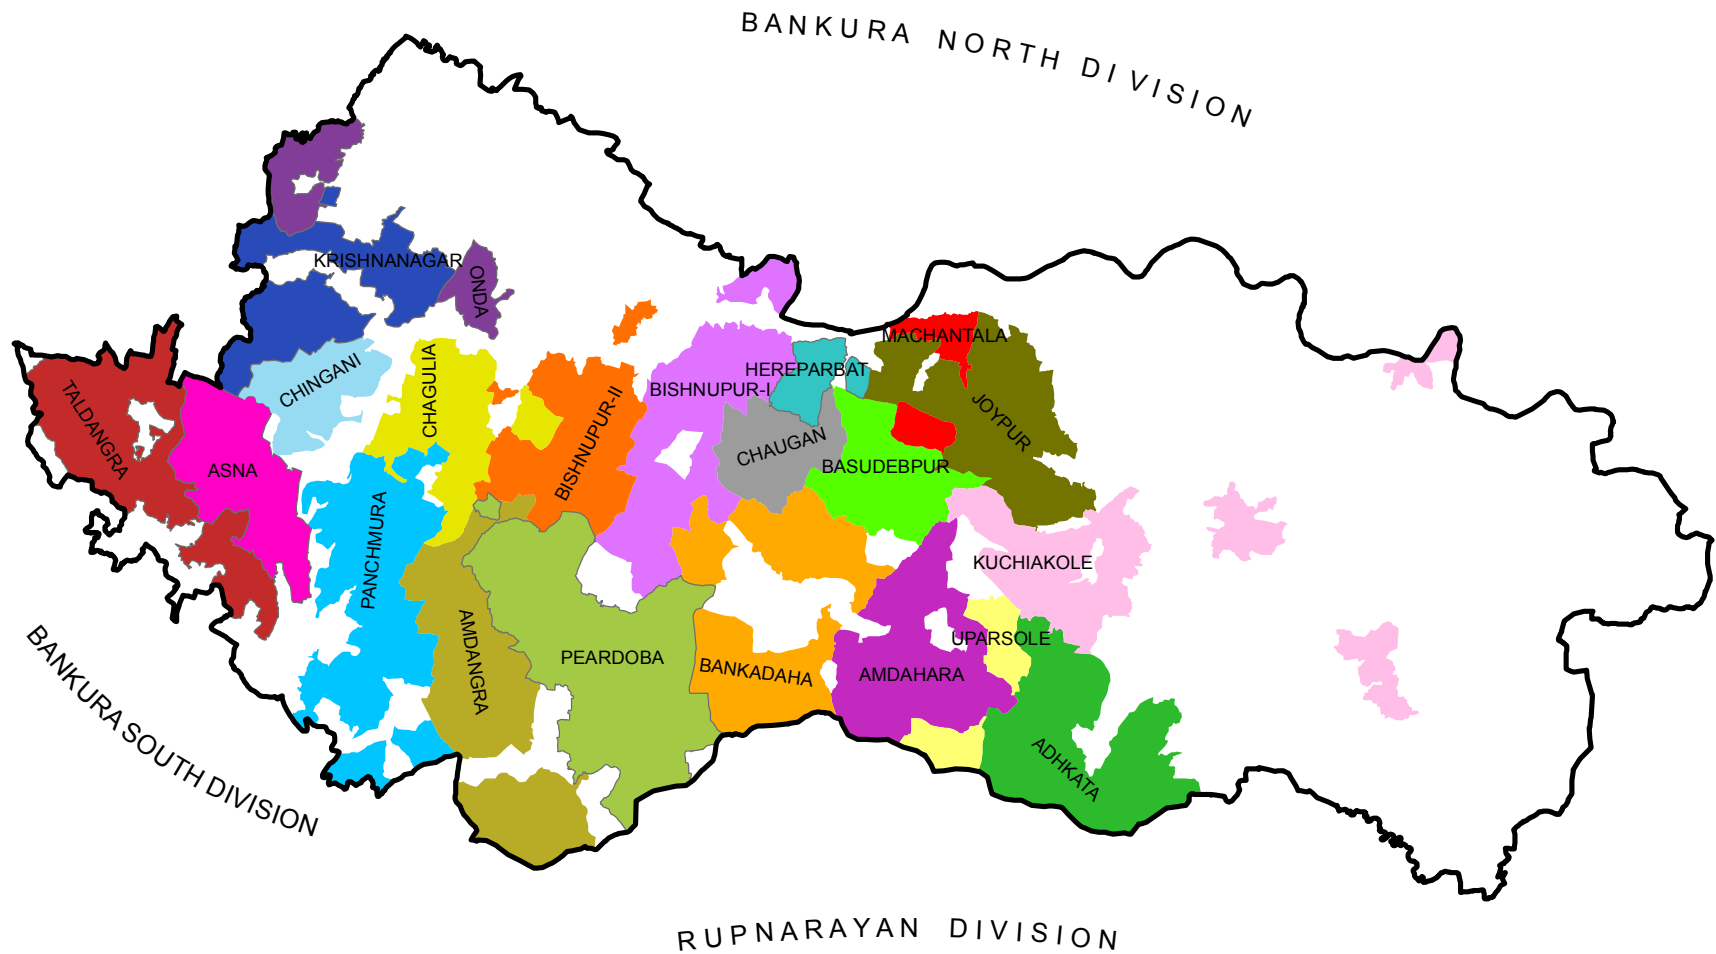

MAP OF PANCHET DIVISION SHOWING DIFFERENT BEATS

R.F.= 1:300,000

Legend For Features

-  DIVISION BOUNDARY
- BEATS**
-  ADHKATA
-  AMDAHARA
-  AMDANGRA
-  ASNA
-  BANKADAHA
-  BASUDEBPUR
-  BISHNUPUR-I
-  BISHNUPUR-II
-  CHAGULIA
-  CHAUGAN
-  CHINGANI
-  HEREPARBAT
-  JOYPUR
-  KRISHNANAGAR
-  KUCHIAKOLE
-  MACHANTALA
-  ONDA
-  PANCHMURA
-  PEARDOBA
-  TALDANGRA
-  UPARSOLE