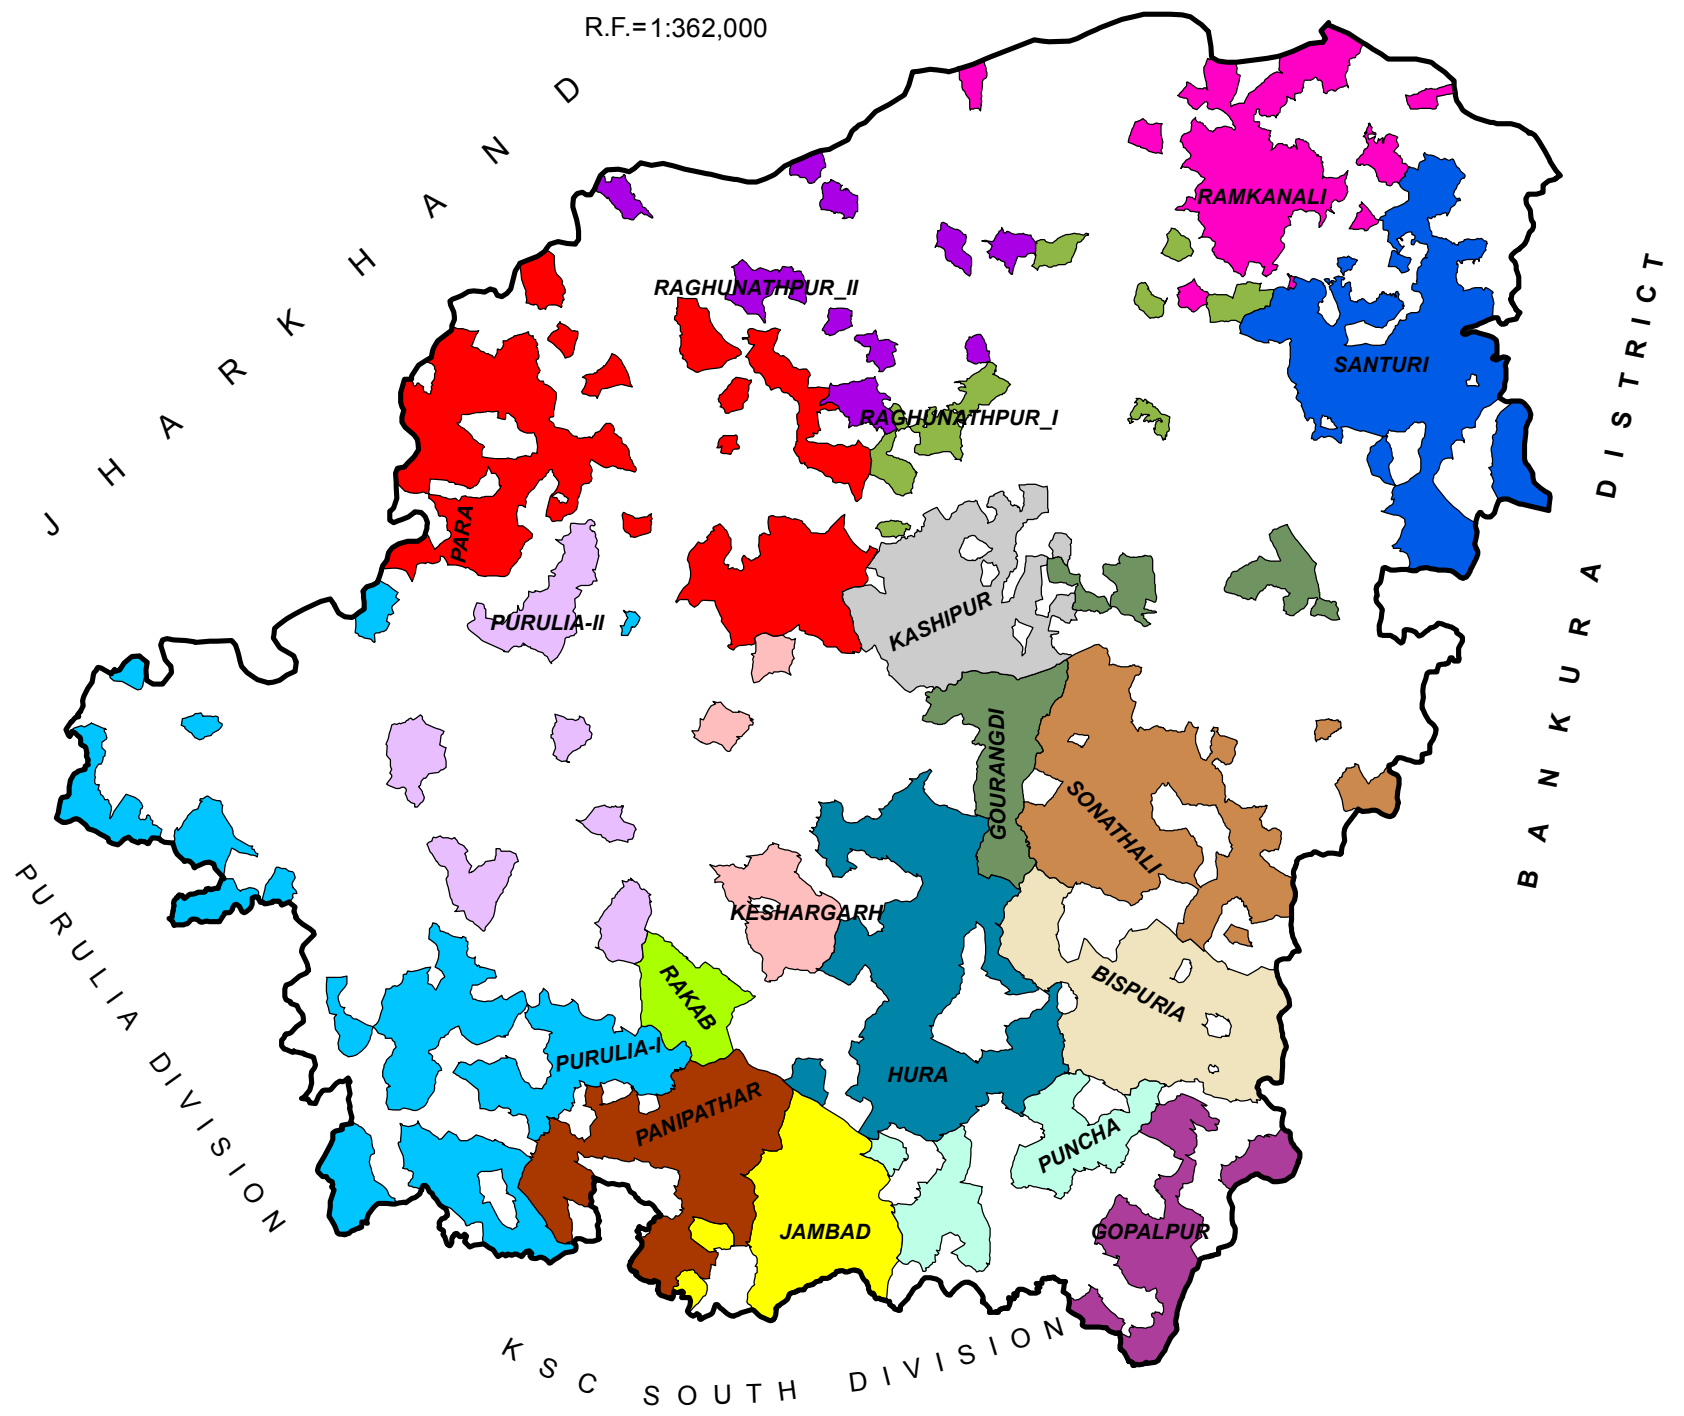

MAP OF KANGSABATI NORTH DIVISION SHOWING DIFFERENT BEATS

R.F.=1:362,000

Legend

-  DIVISION BOUNDARY
- BEATS**
-  BISPURIA
-  GOPALPUR
-  GOURANGDI
-  HURA
-  JAMBAD
-  KASHIPUR
-  KESHARGARH
-  PANIPATHAR
-  PARA
-  PUNCHA
-  PURULIA I
-  PURULIA II
-  RAGHUNATHPUR I
-  RAGHUNATHPUR II
-  RAKAB
-  RAMKANALI
-  SANTURI
-  SONATHALI