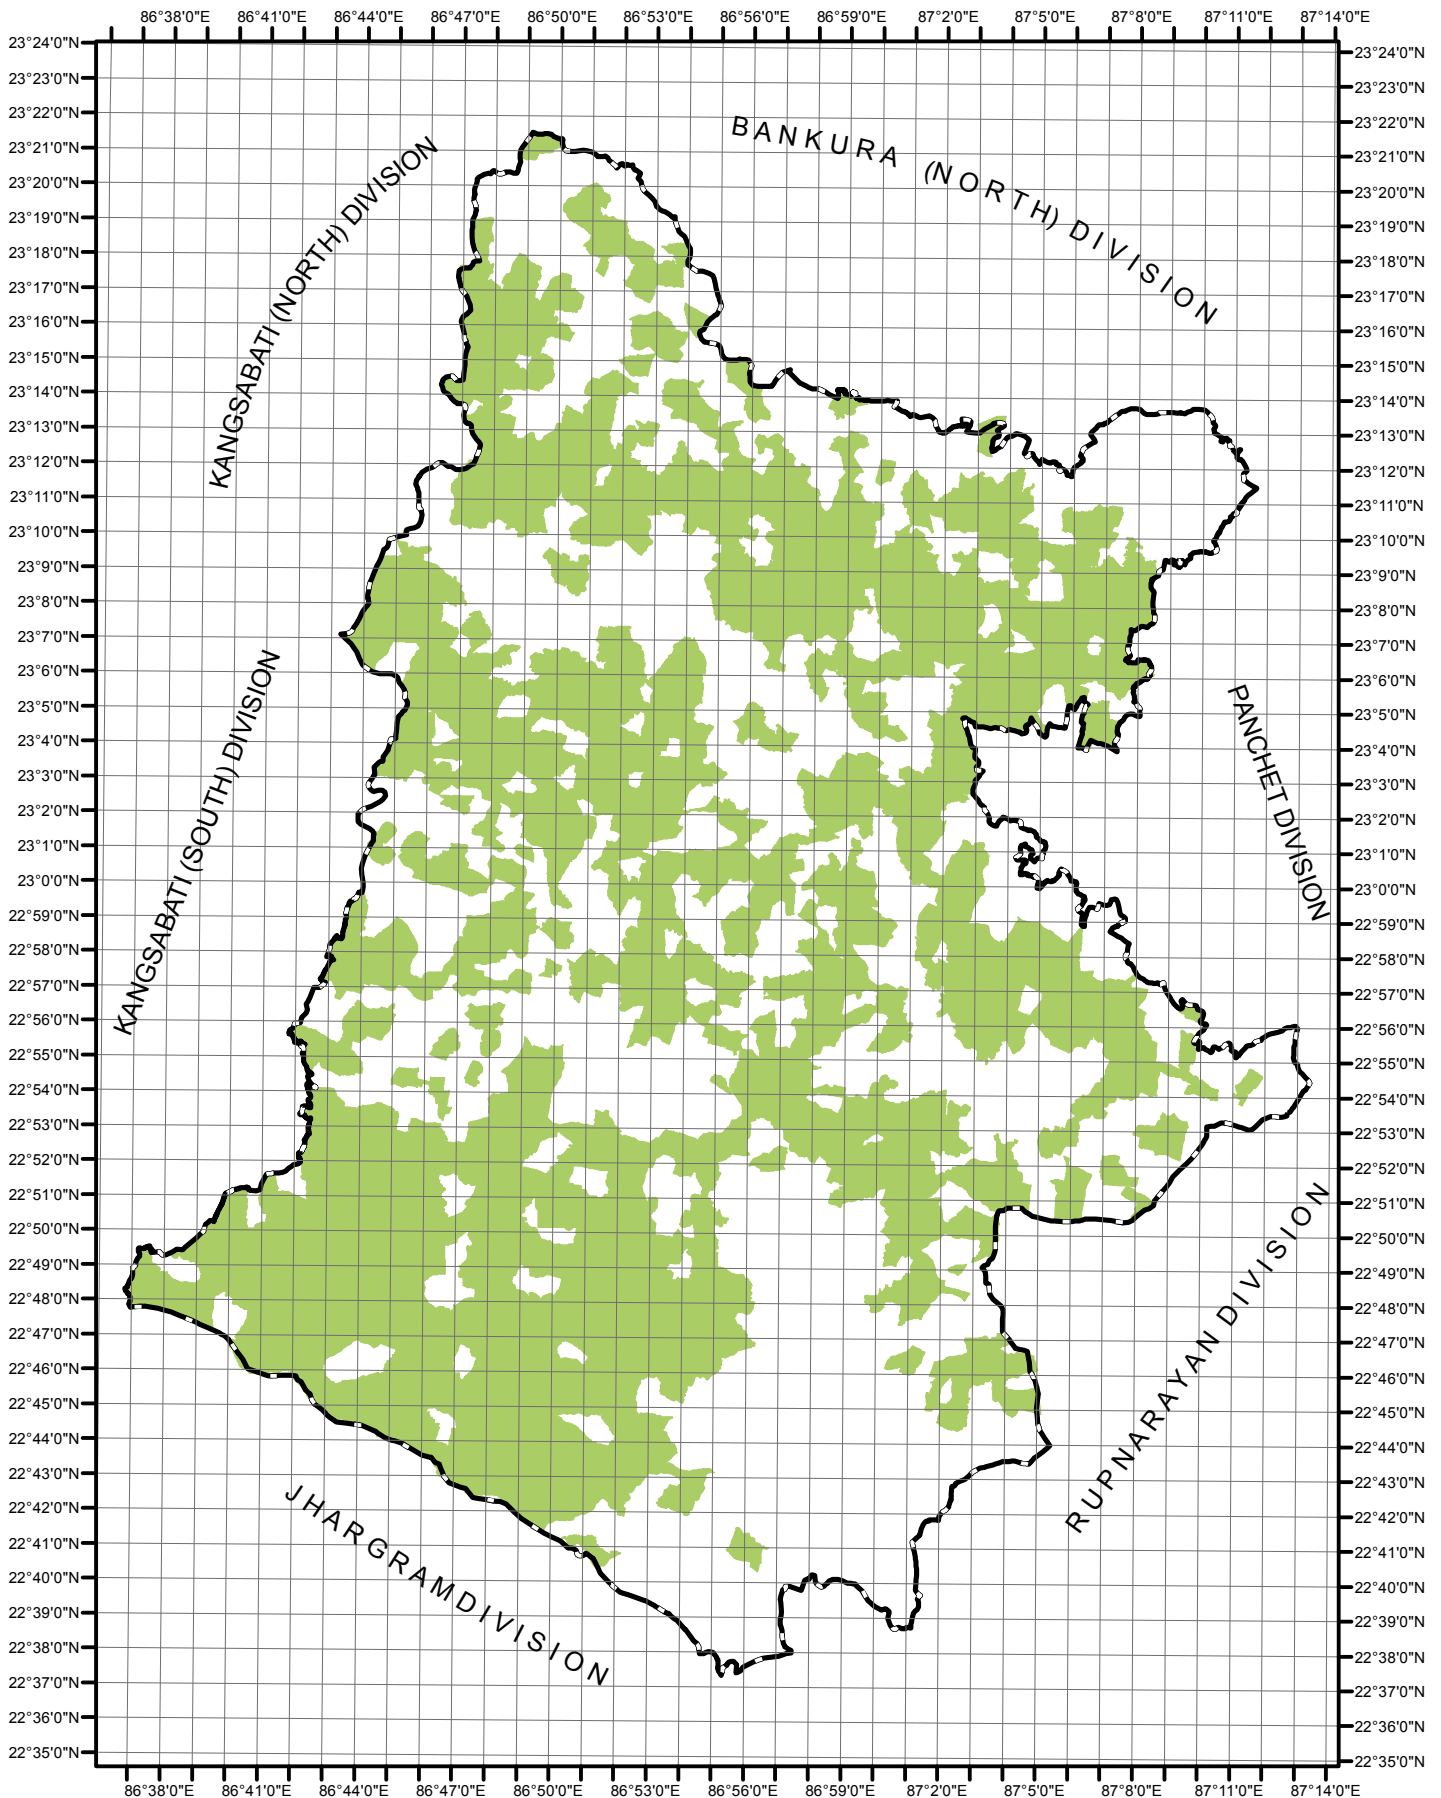

# MAP OF BANKURA (SOUTH) DIVISION

RF= 1:400,000

**Legend**

-  DIVISION BOUNDARY
-  FOREST AREA