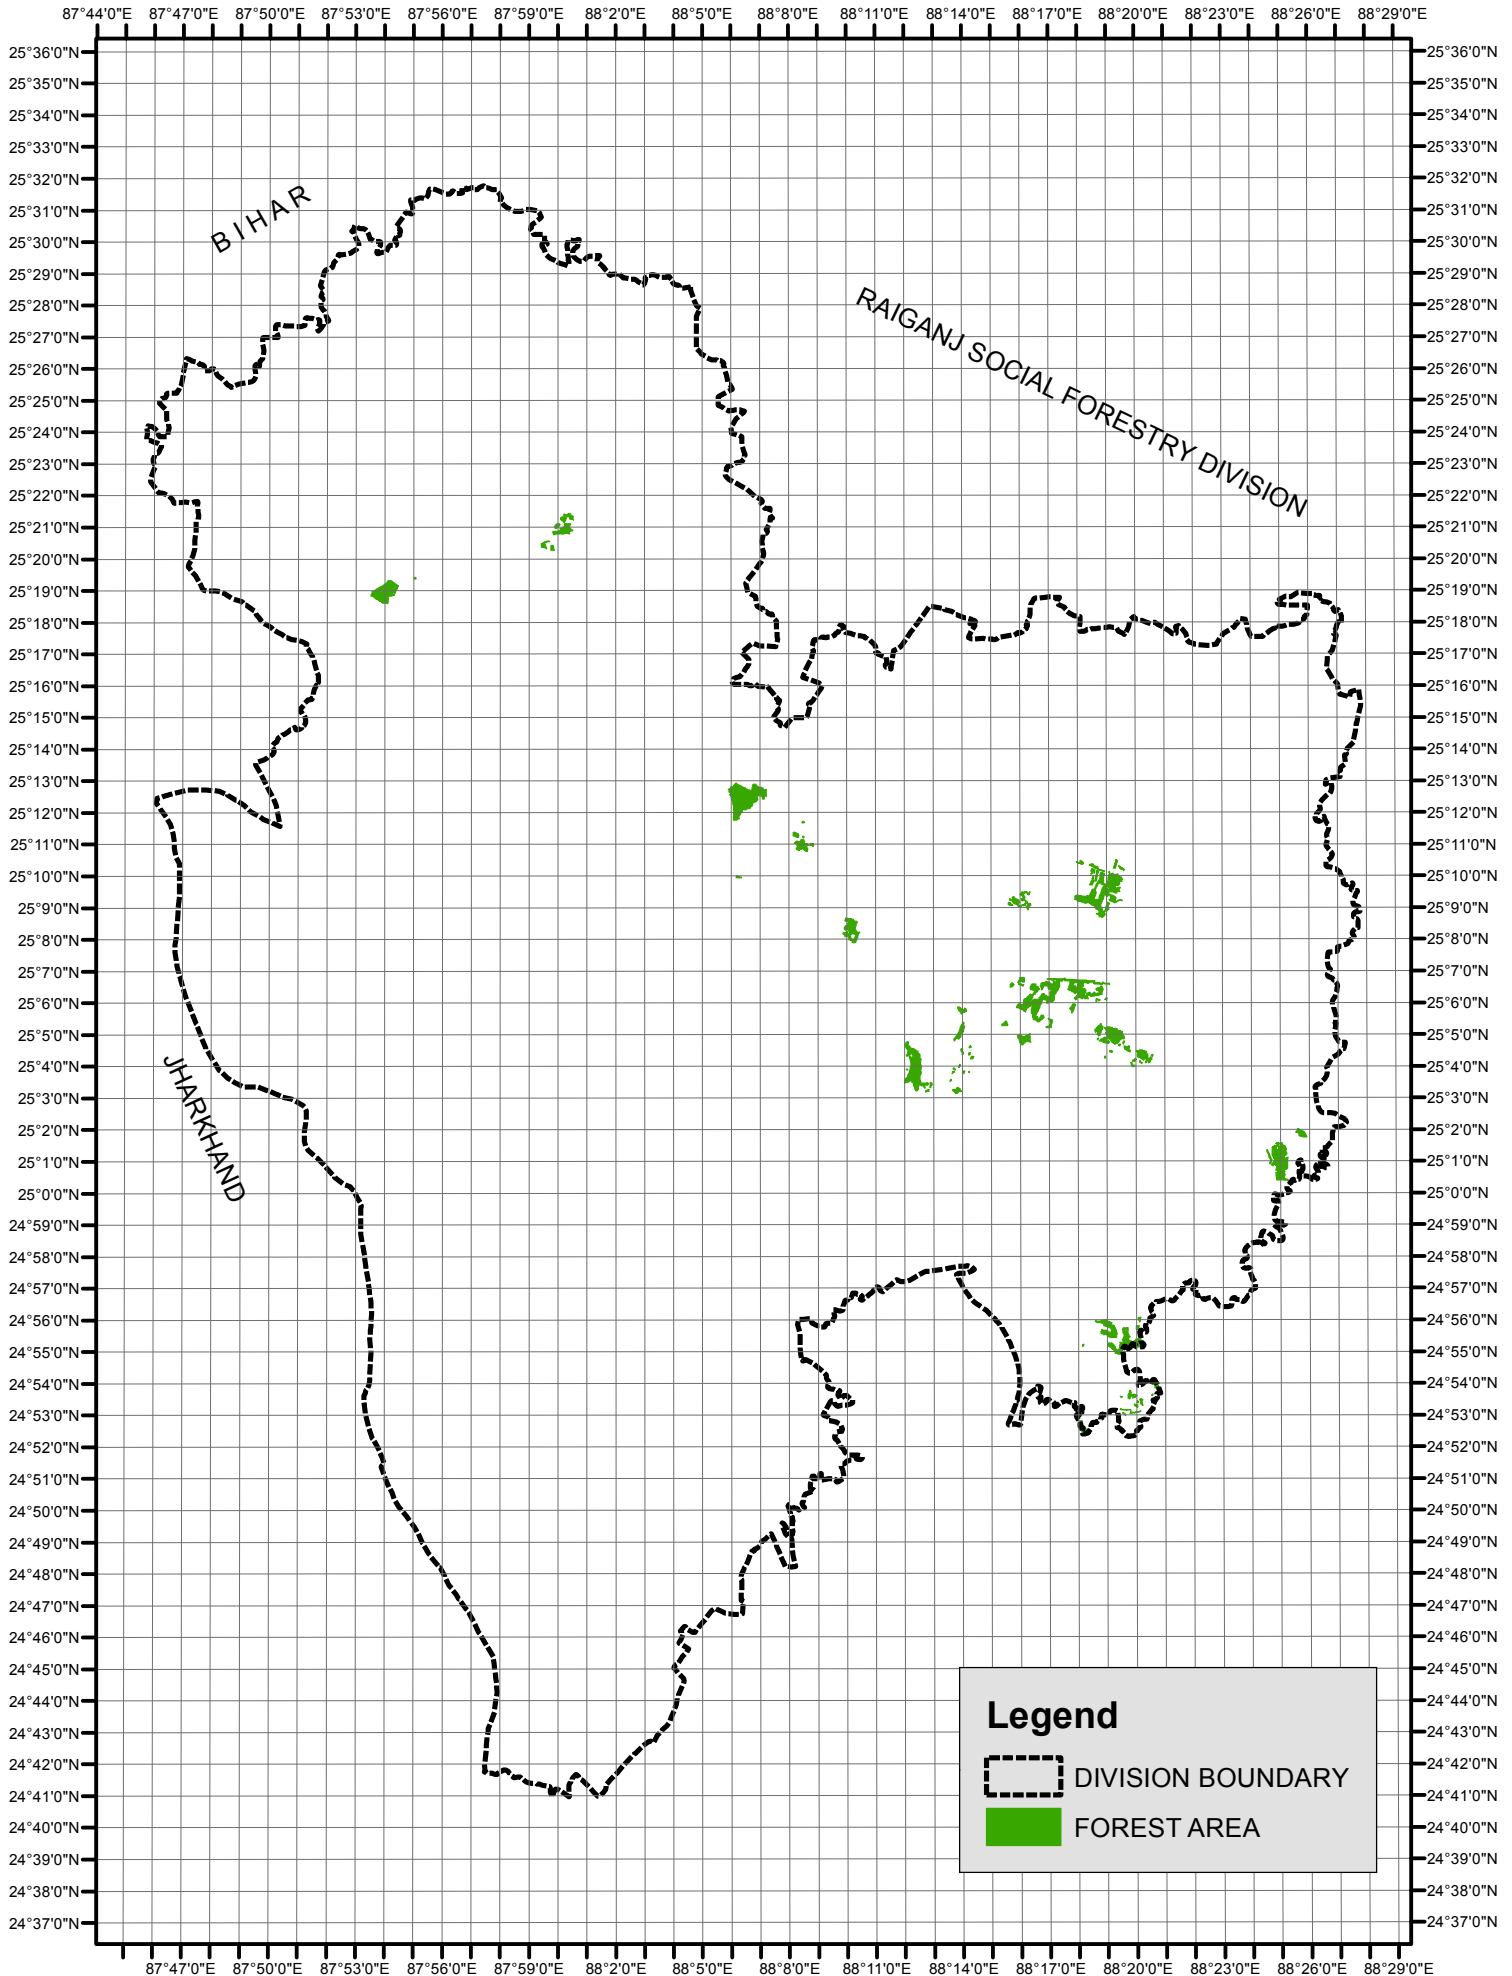

# MAP OF MALDA DIVISION

RF= 1:440,000

**Legend**

-  DIVISION BOUNDARY
-  FOREST AREA