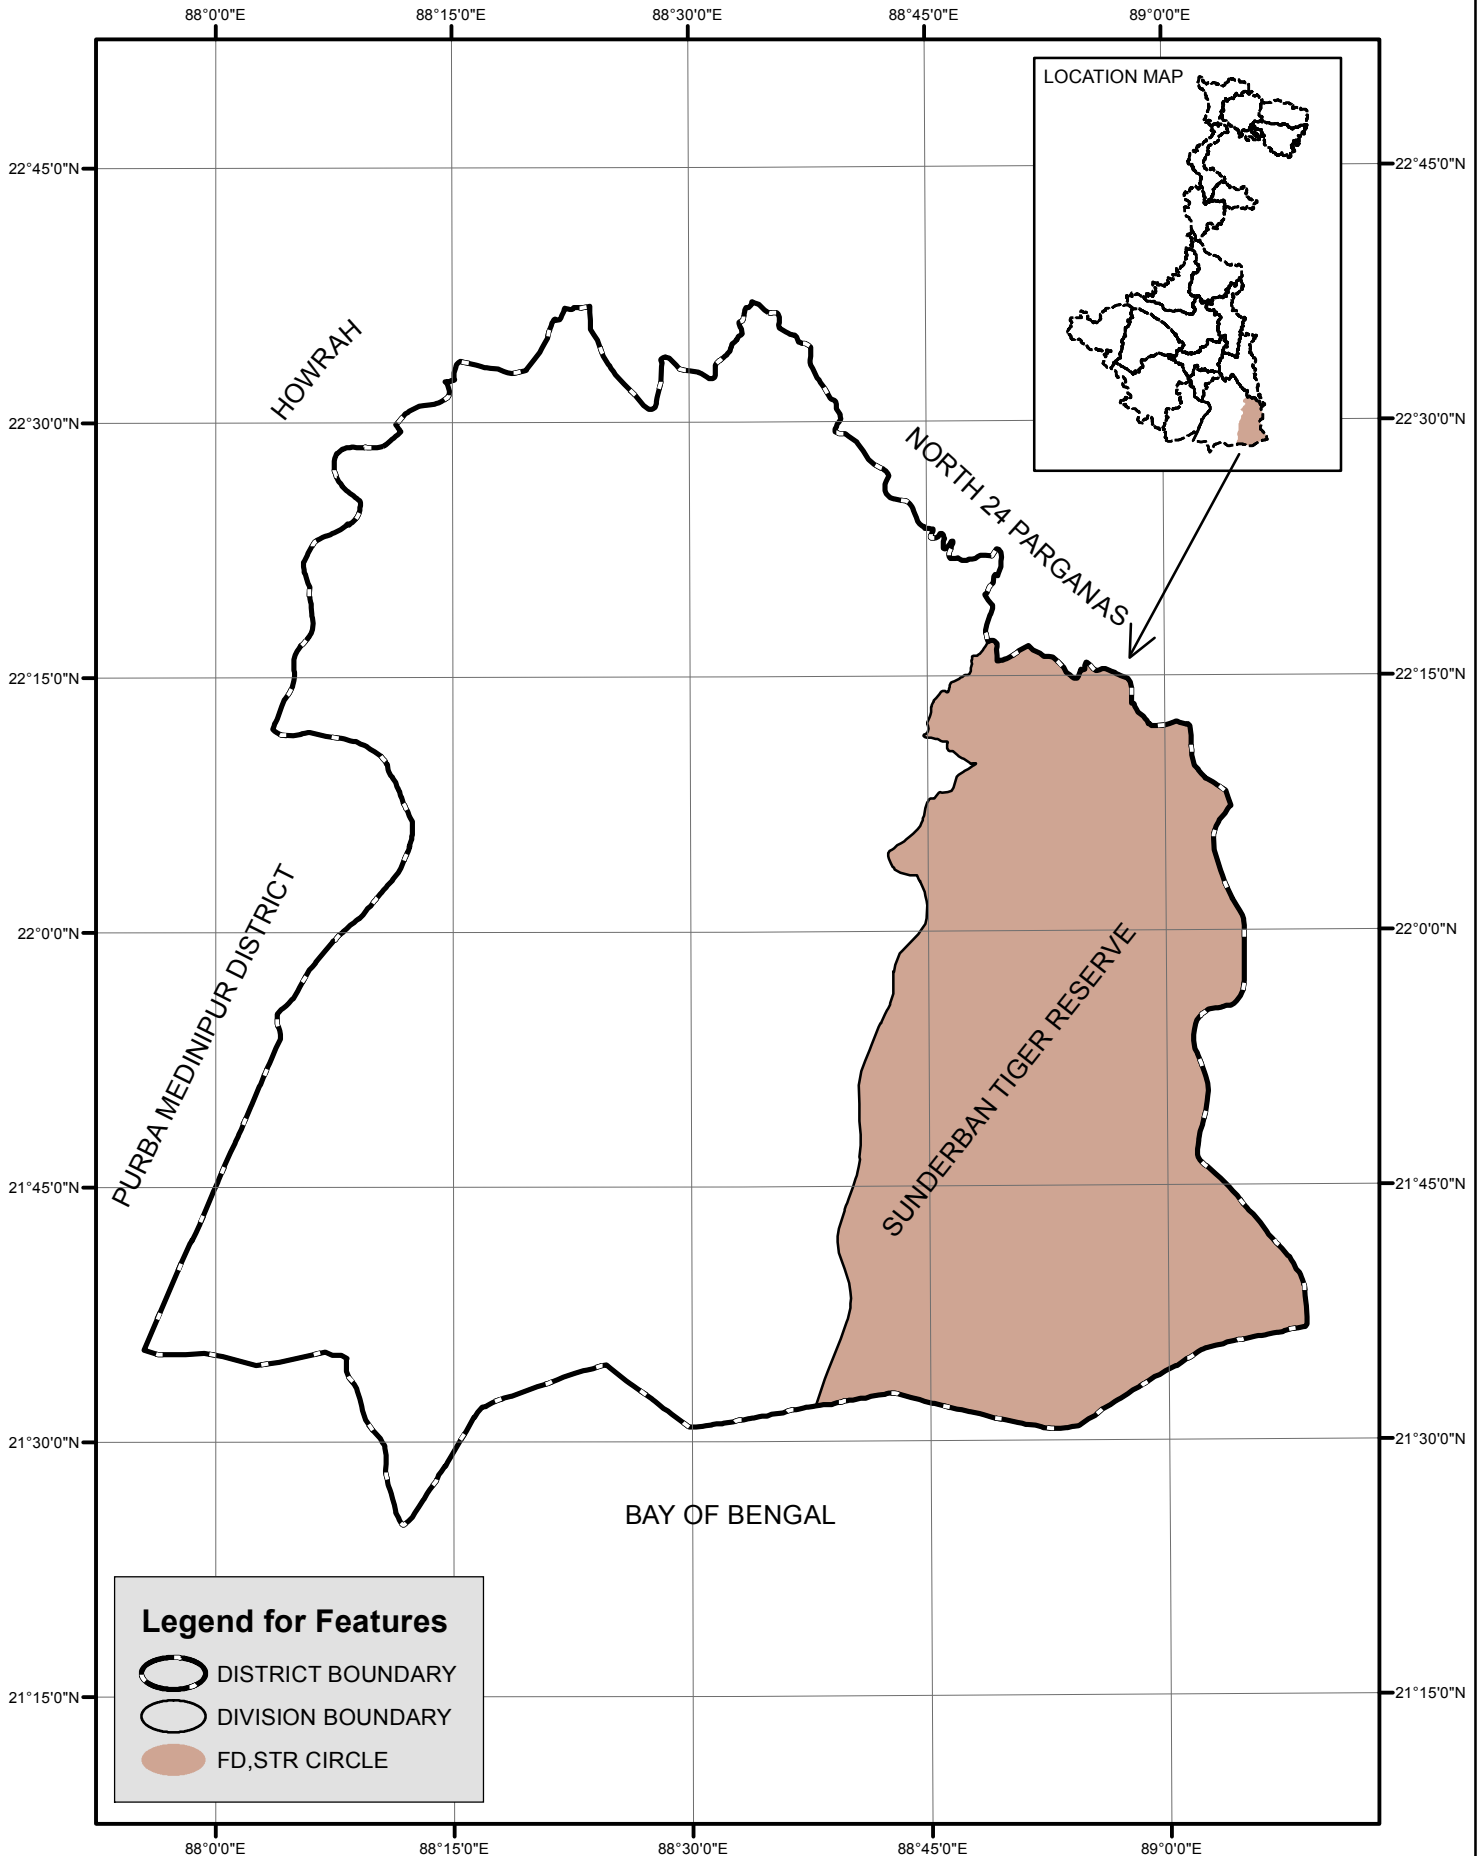

# FD, STR CIRCLE MAP OF WEST BENGAL

RF= 1:821,146

### Legend for Features

-  DISTRICT BOUNDARY
-  DIVISION BOUNDARY
-  FD,STR CIRCLE