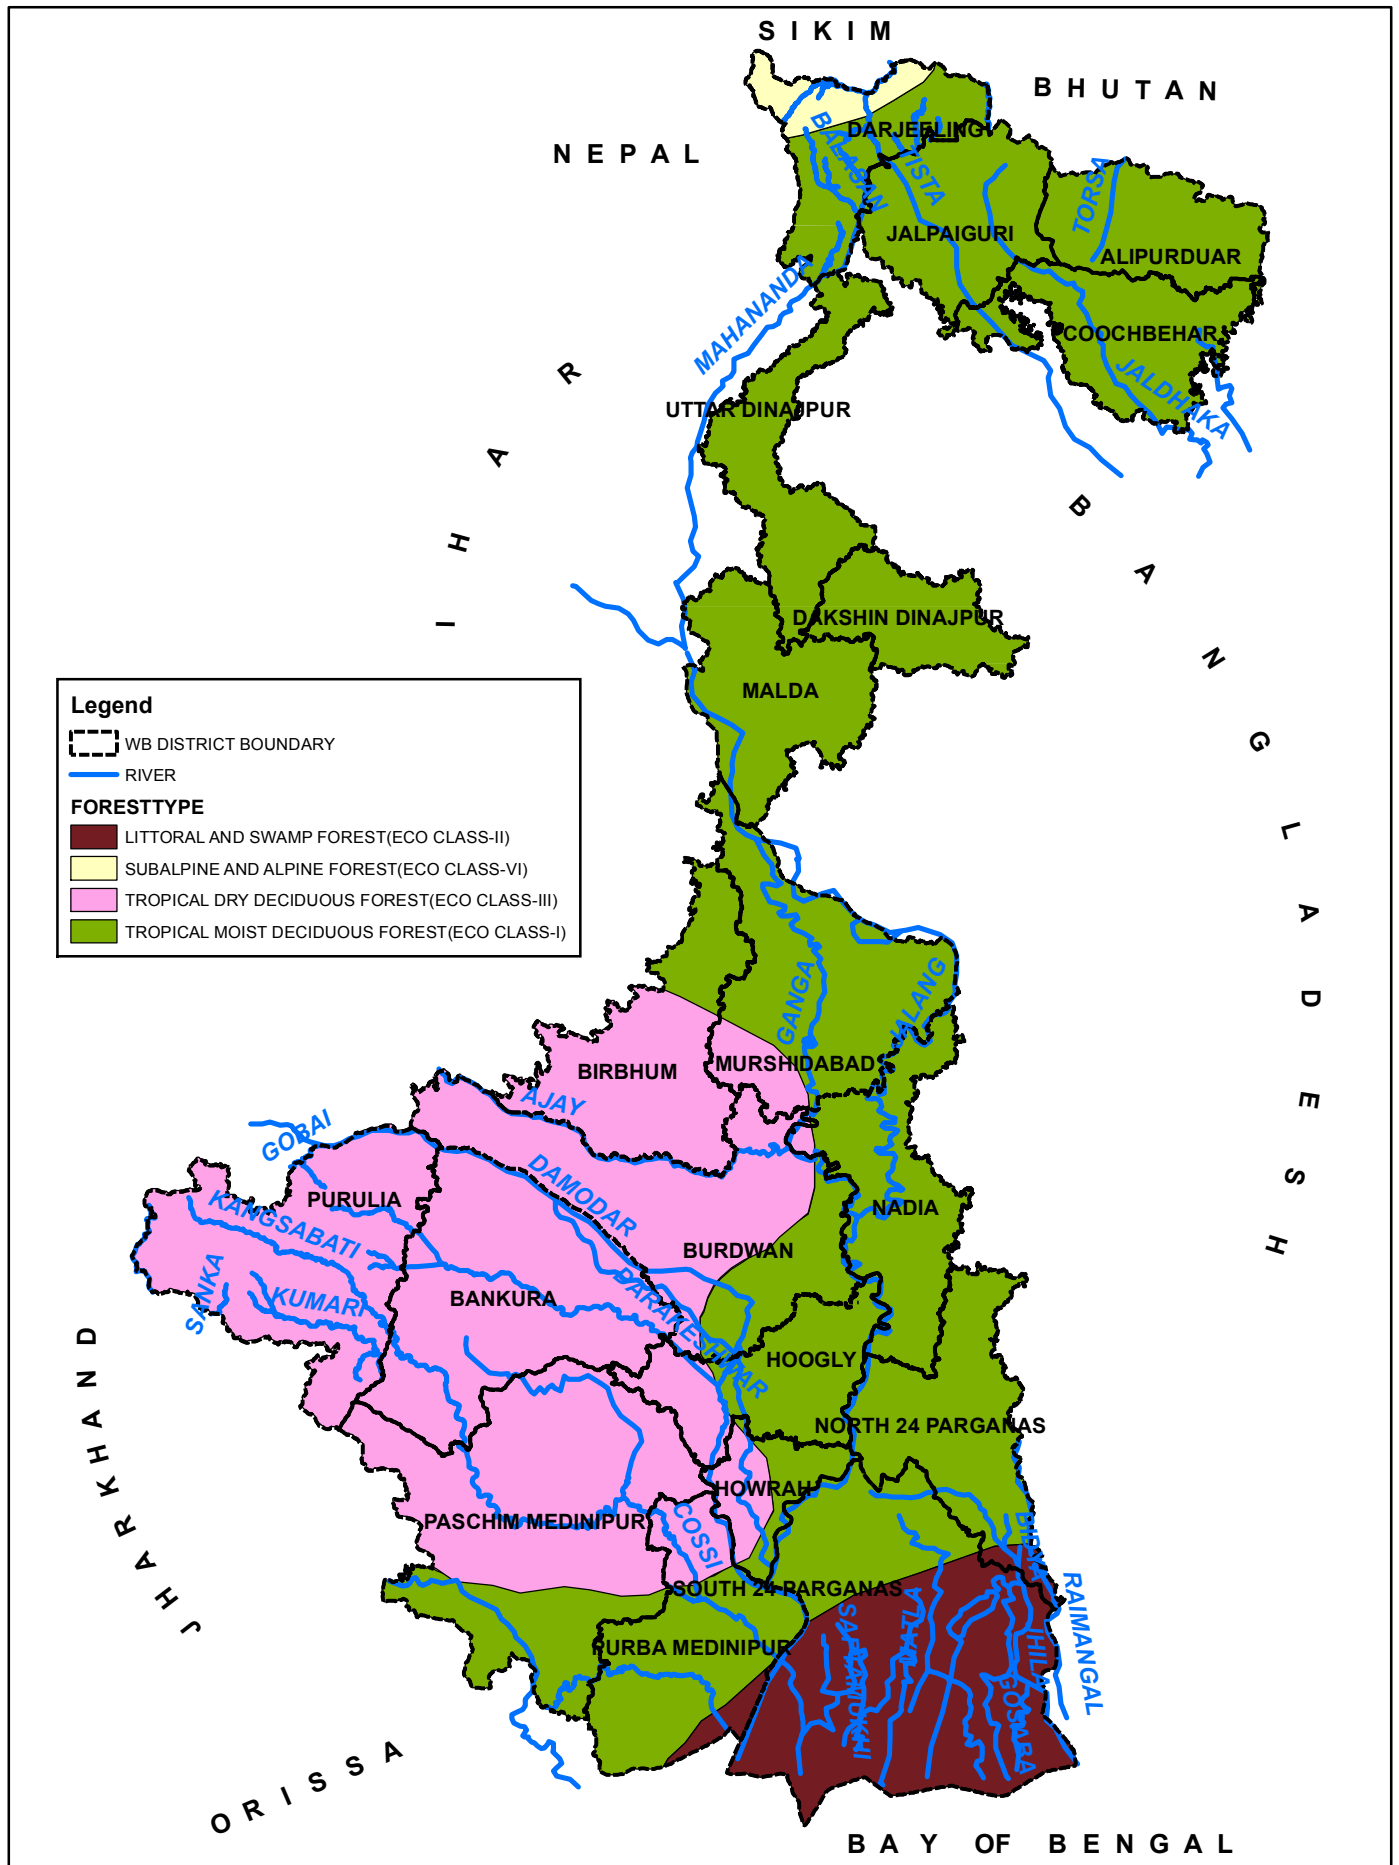

# DISTRICTS OF WEST BENGAL SHOWING FOREST TYPE AND RIVERS

R.F.=1:2,736,205

**Legend**

- WB DISTRICT BOUNDARY (dashed line)
- RIVER (blue line)

**FORESTTYPE**

- LITTORAL AND SWAMP FOREST(ECO CLASS-II) (Dark Red)
- SUBALPINE AND ALPINE FOREST(ECO CLASS-VI) (Yellow)
- TROPICAL DRY DECIDUOUS FOREST(ECO CLASS-III) (Pink)
- TROPICAL MOIST DECIDUOUS FOREST(ECO CLASS-I) (Green)