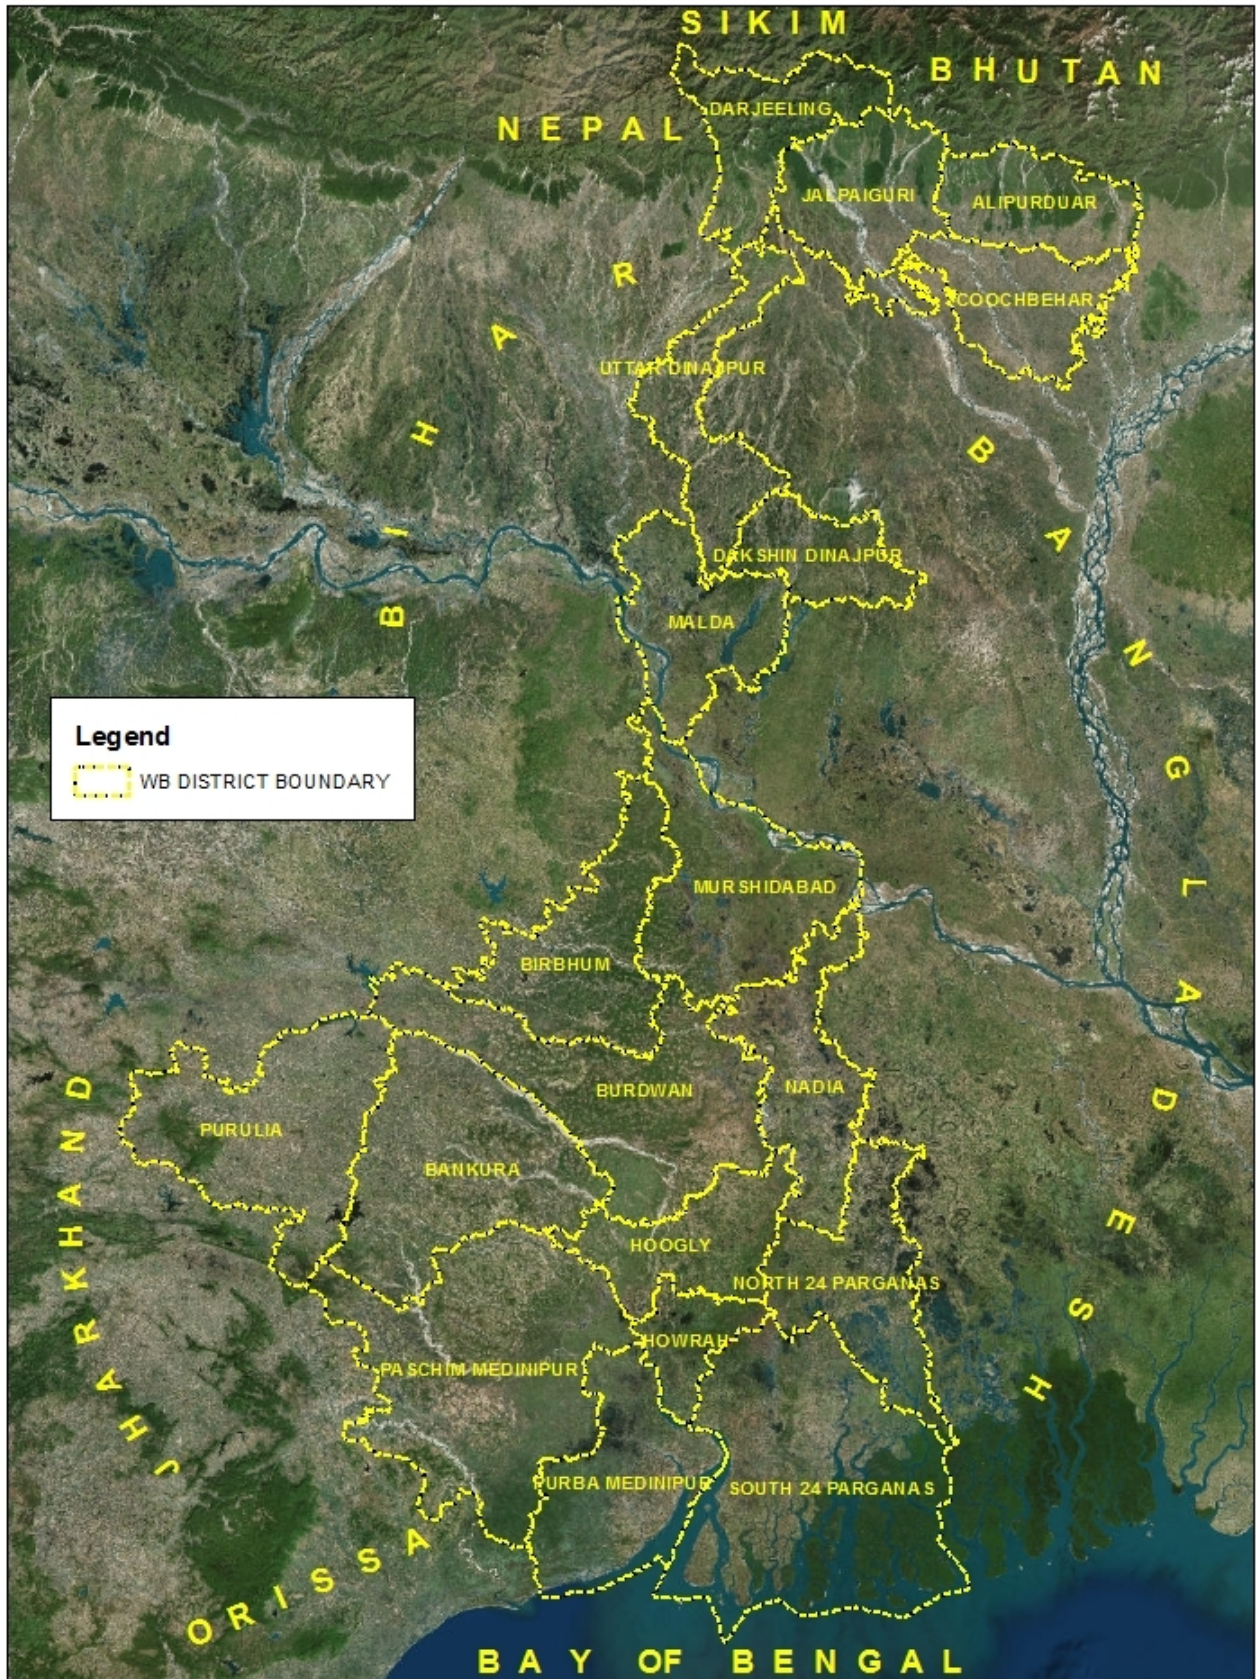

# DISTRICTS OF WEST BENGAL

R.F.= 1:2,736,205

**Legend**  
 WB DISTRICT BOUNDARY