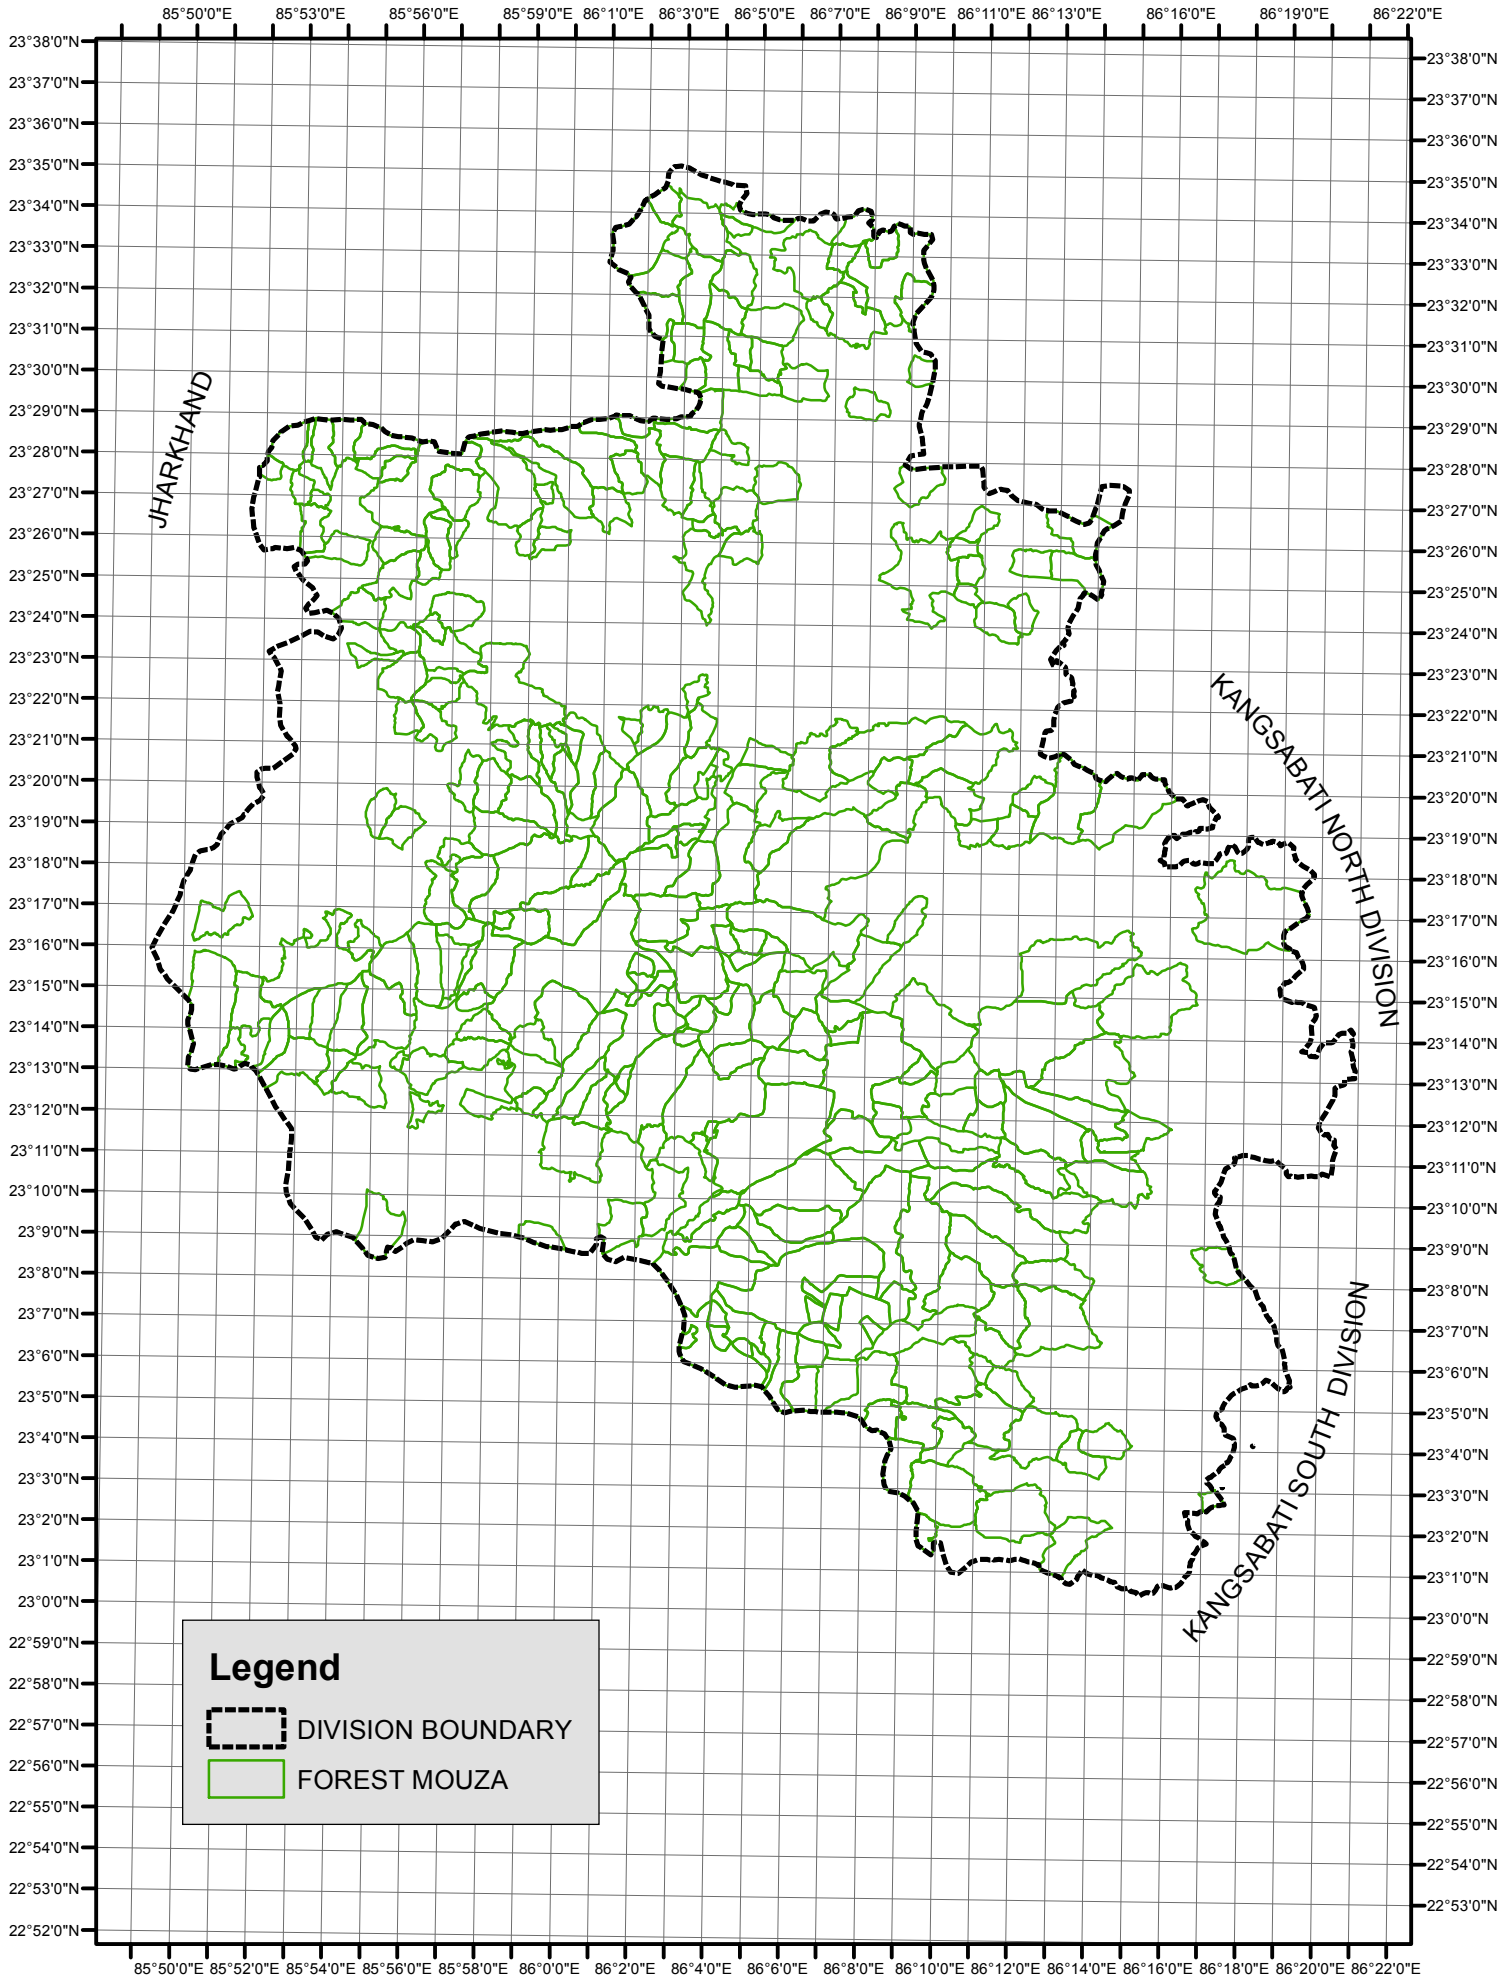

MAP OF PURULIA DIVISION

RF= 1:340,000

Legend

-  DIVISION BOUNDARY
-  FOREST MOUZA