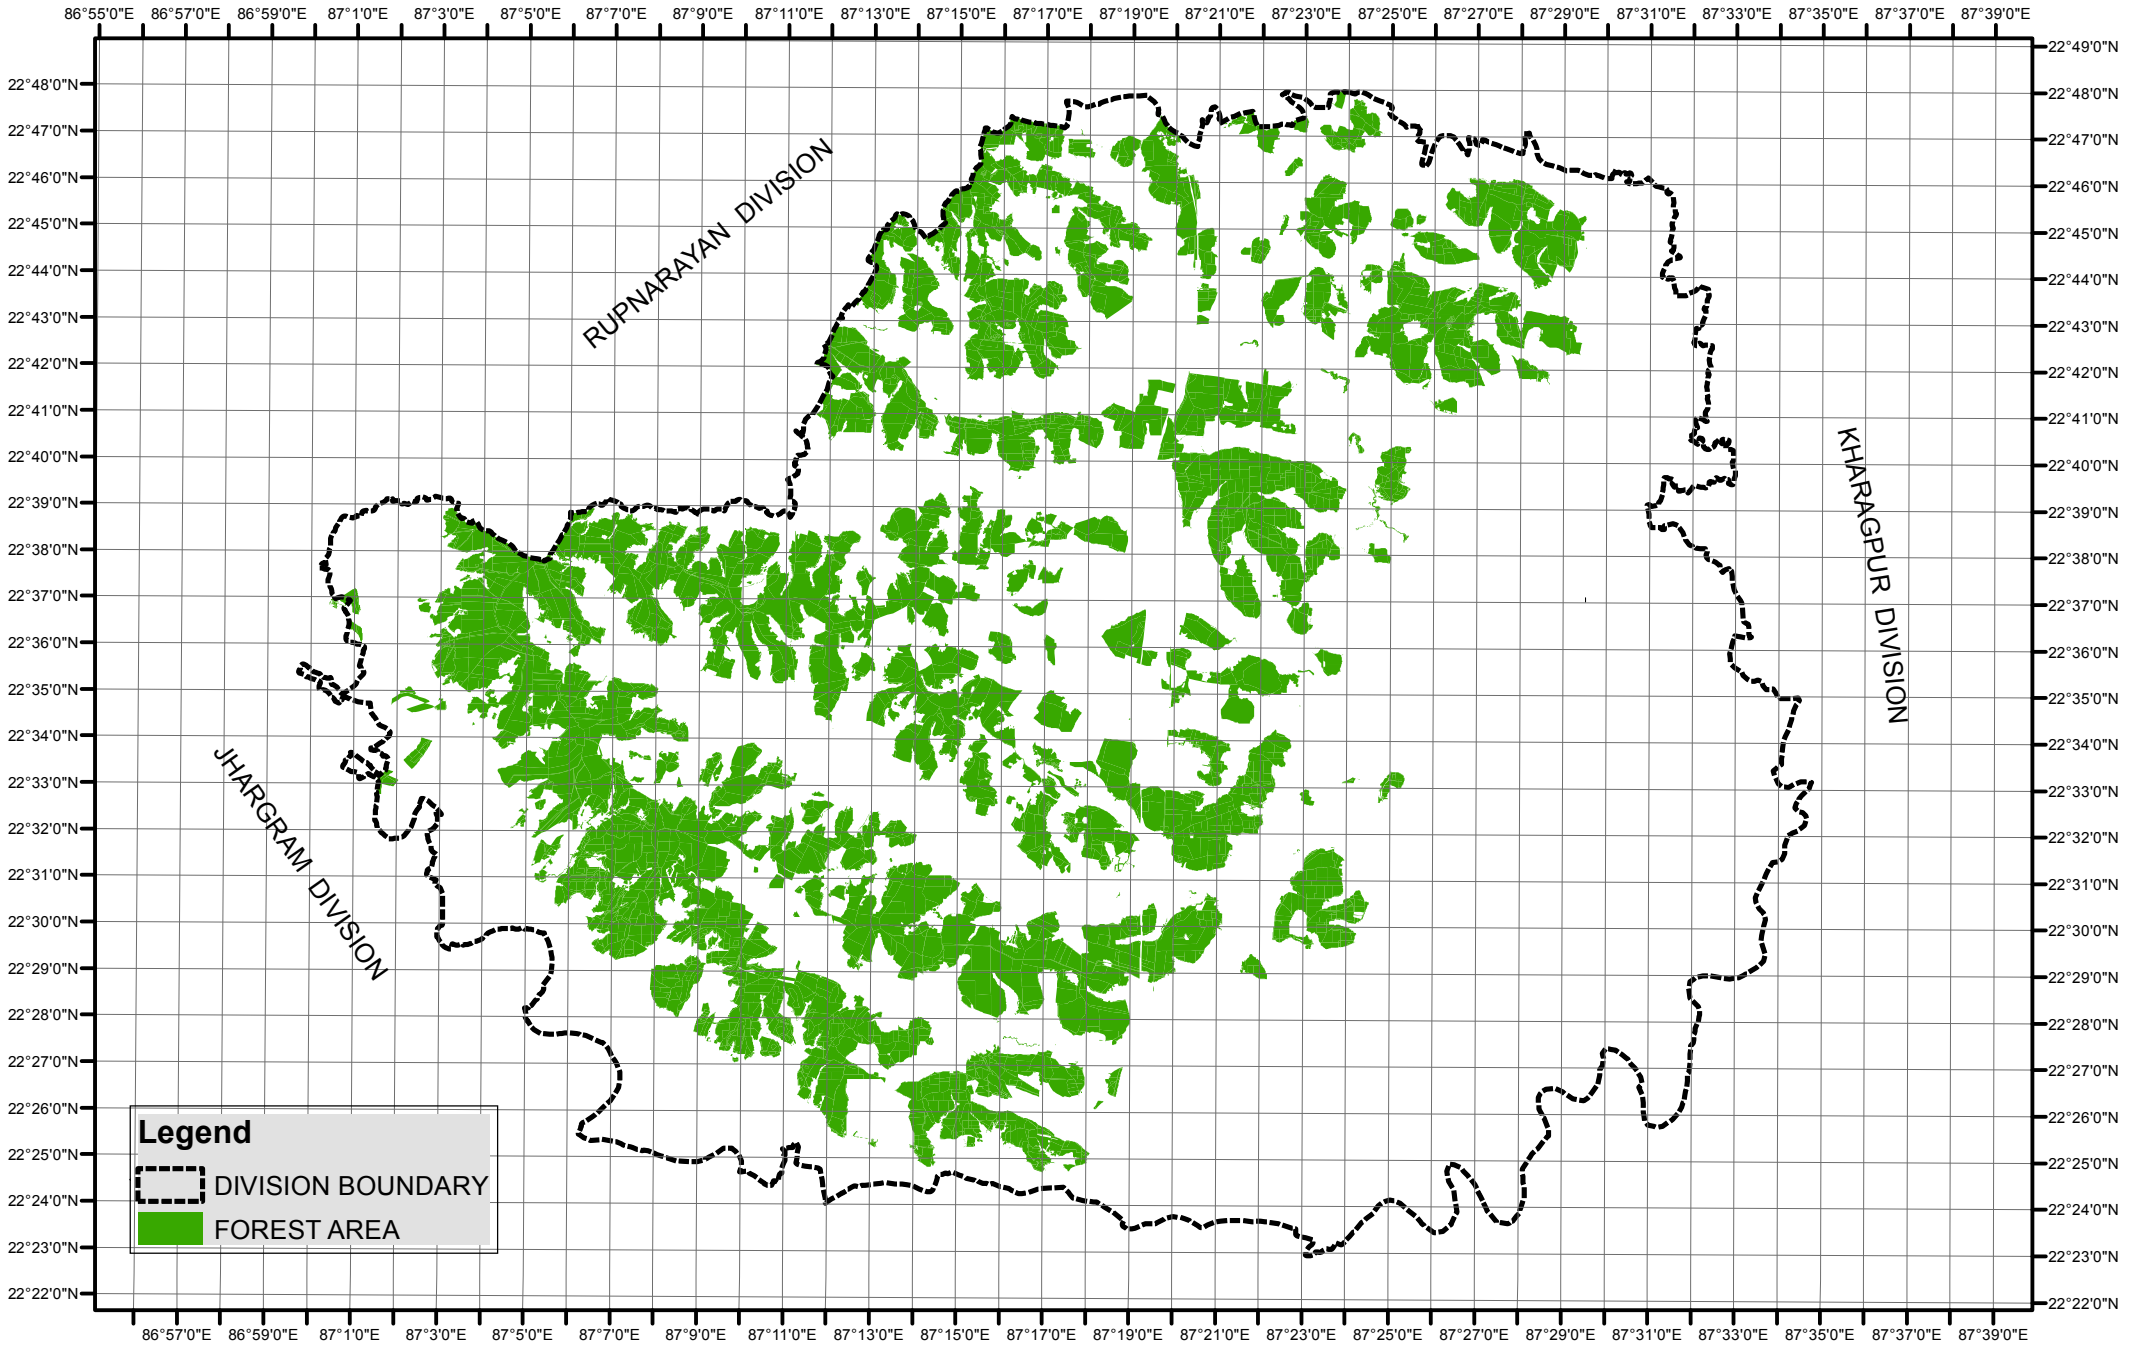

# MAP OF MEDINIPUR DIVISION

RF= 1:300,000

**Legend**

- DIVISION BOUNDARY
- FOREST AREA