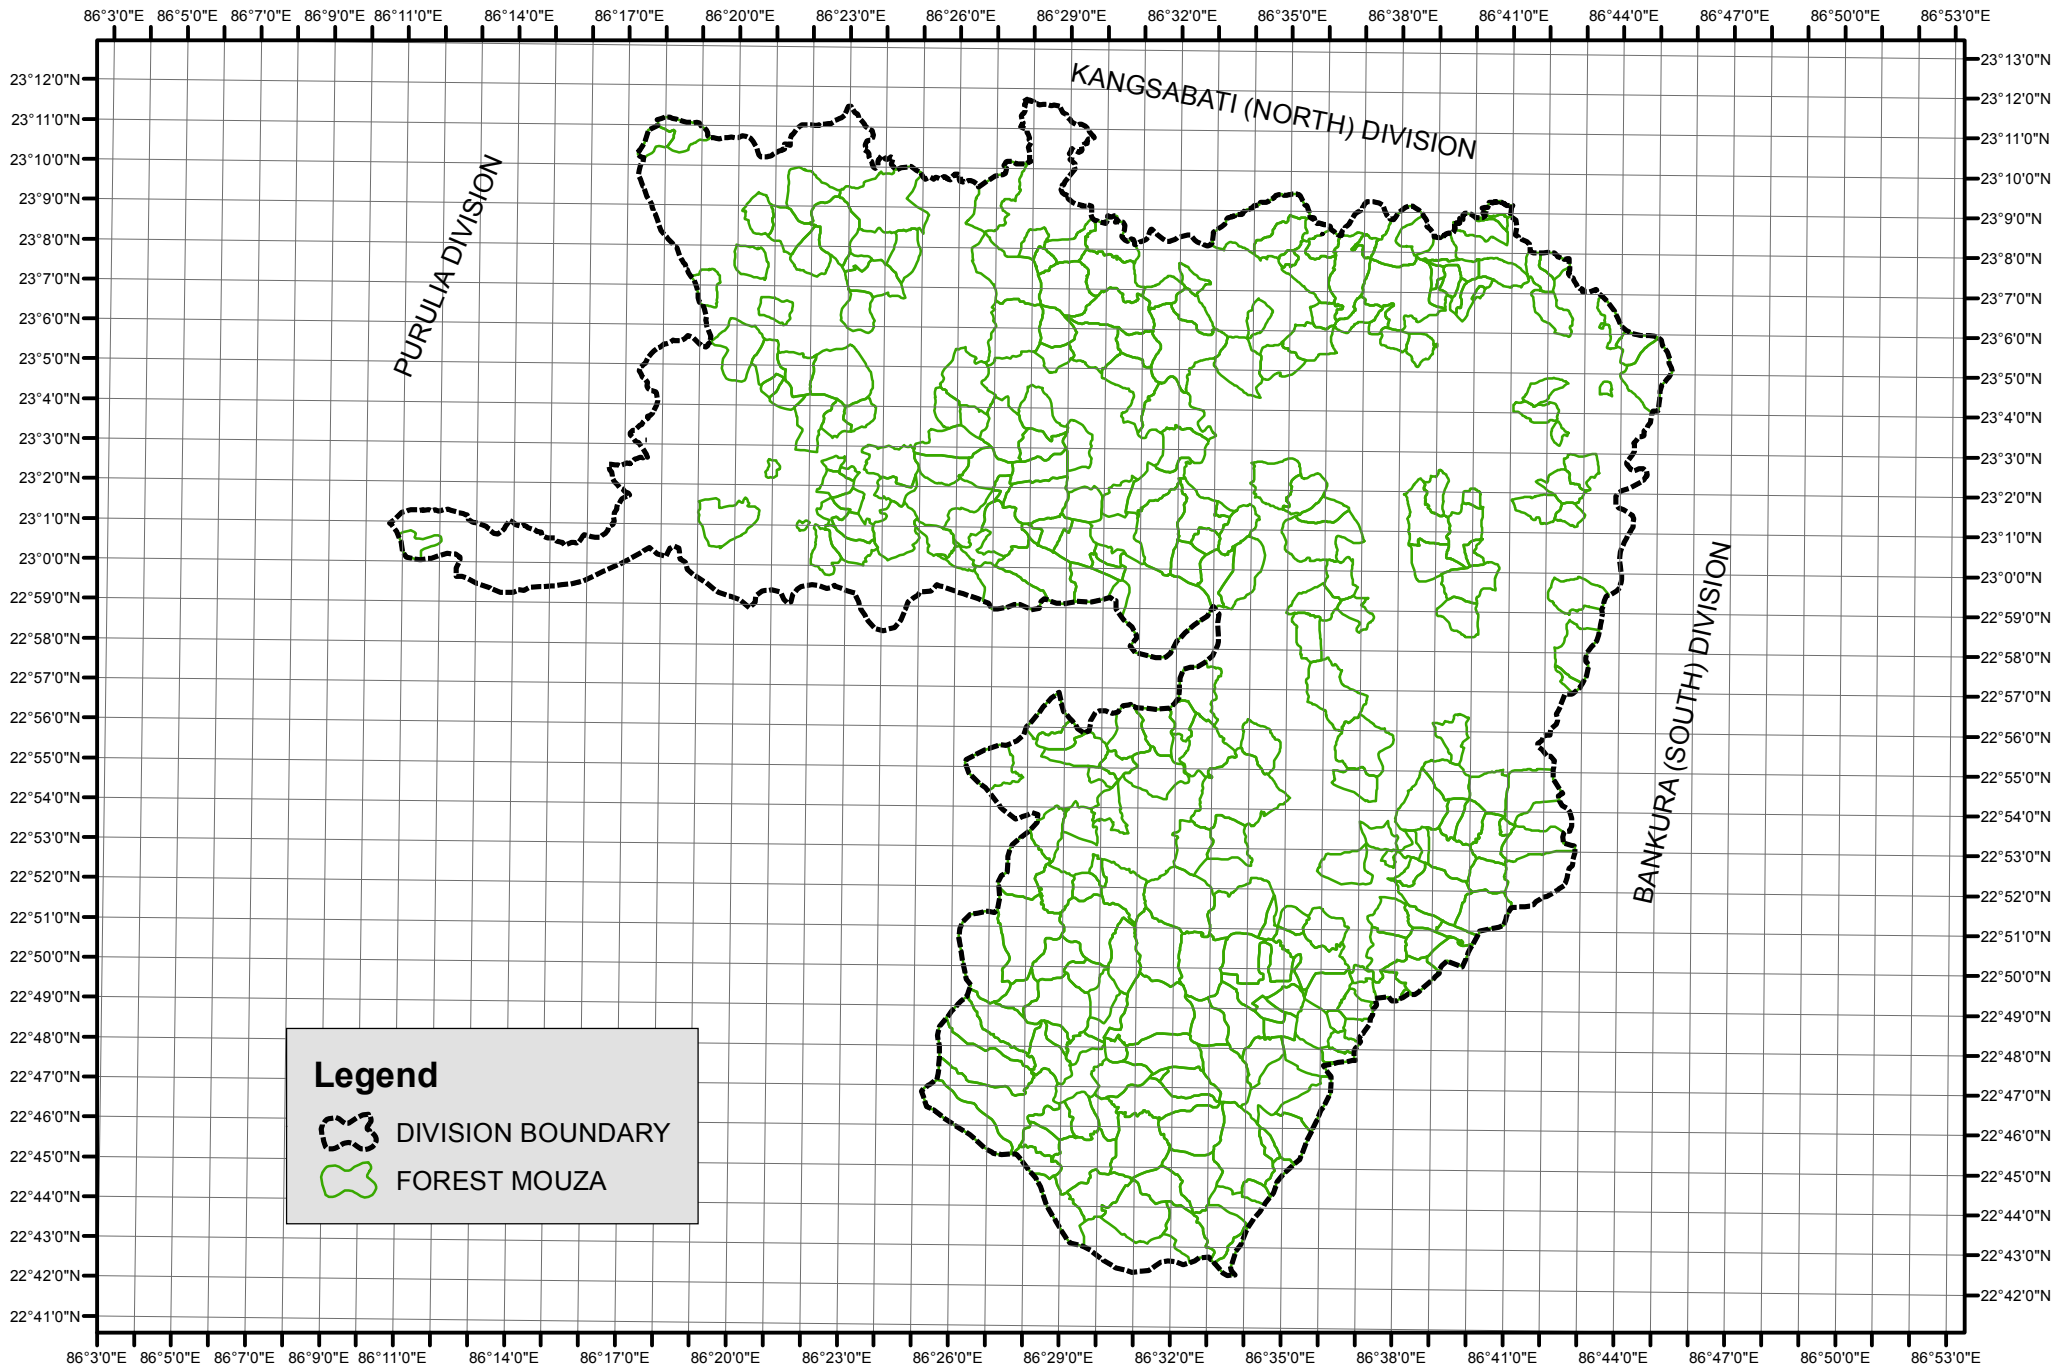

MAP OF KANGSABATI (SOUTH) DIVISION

RF= 1:350,000

Legend

-  DIVISION BOUNDARY
-  FOREST MOUZA