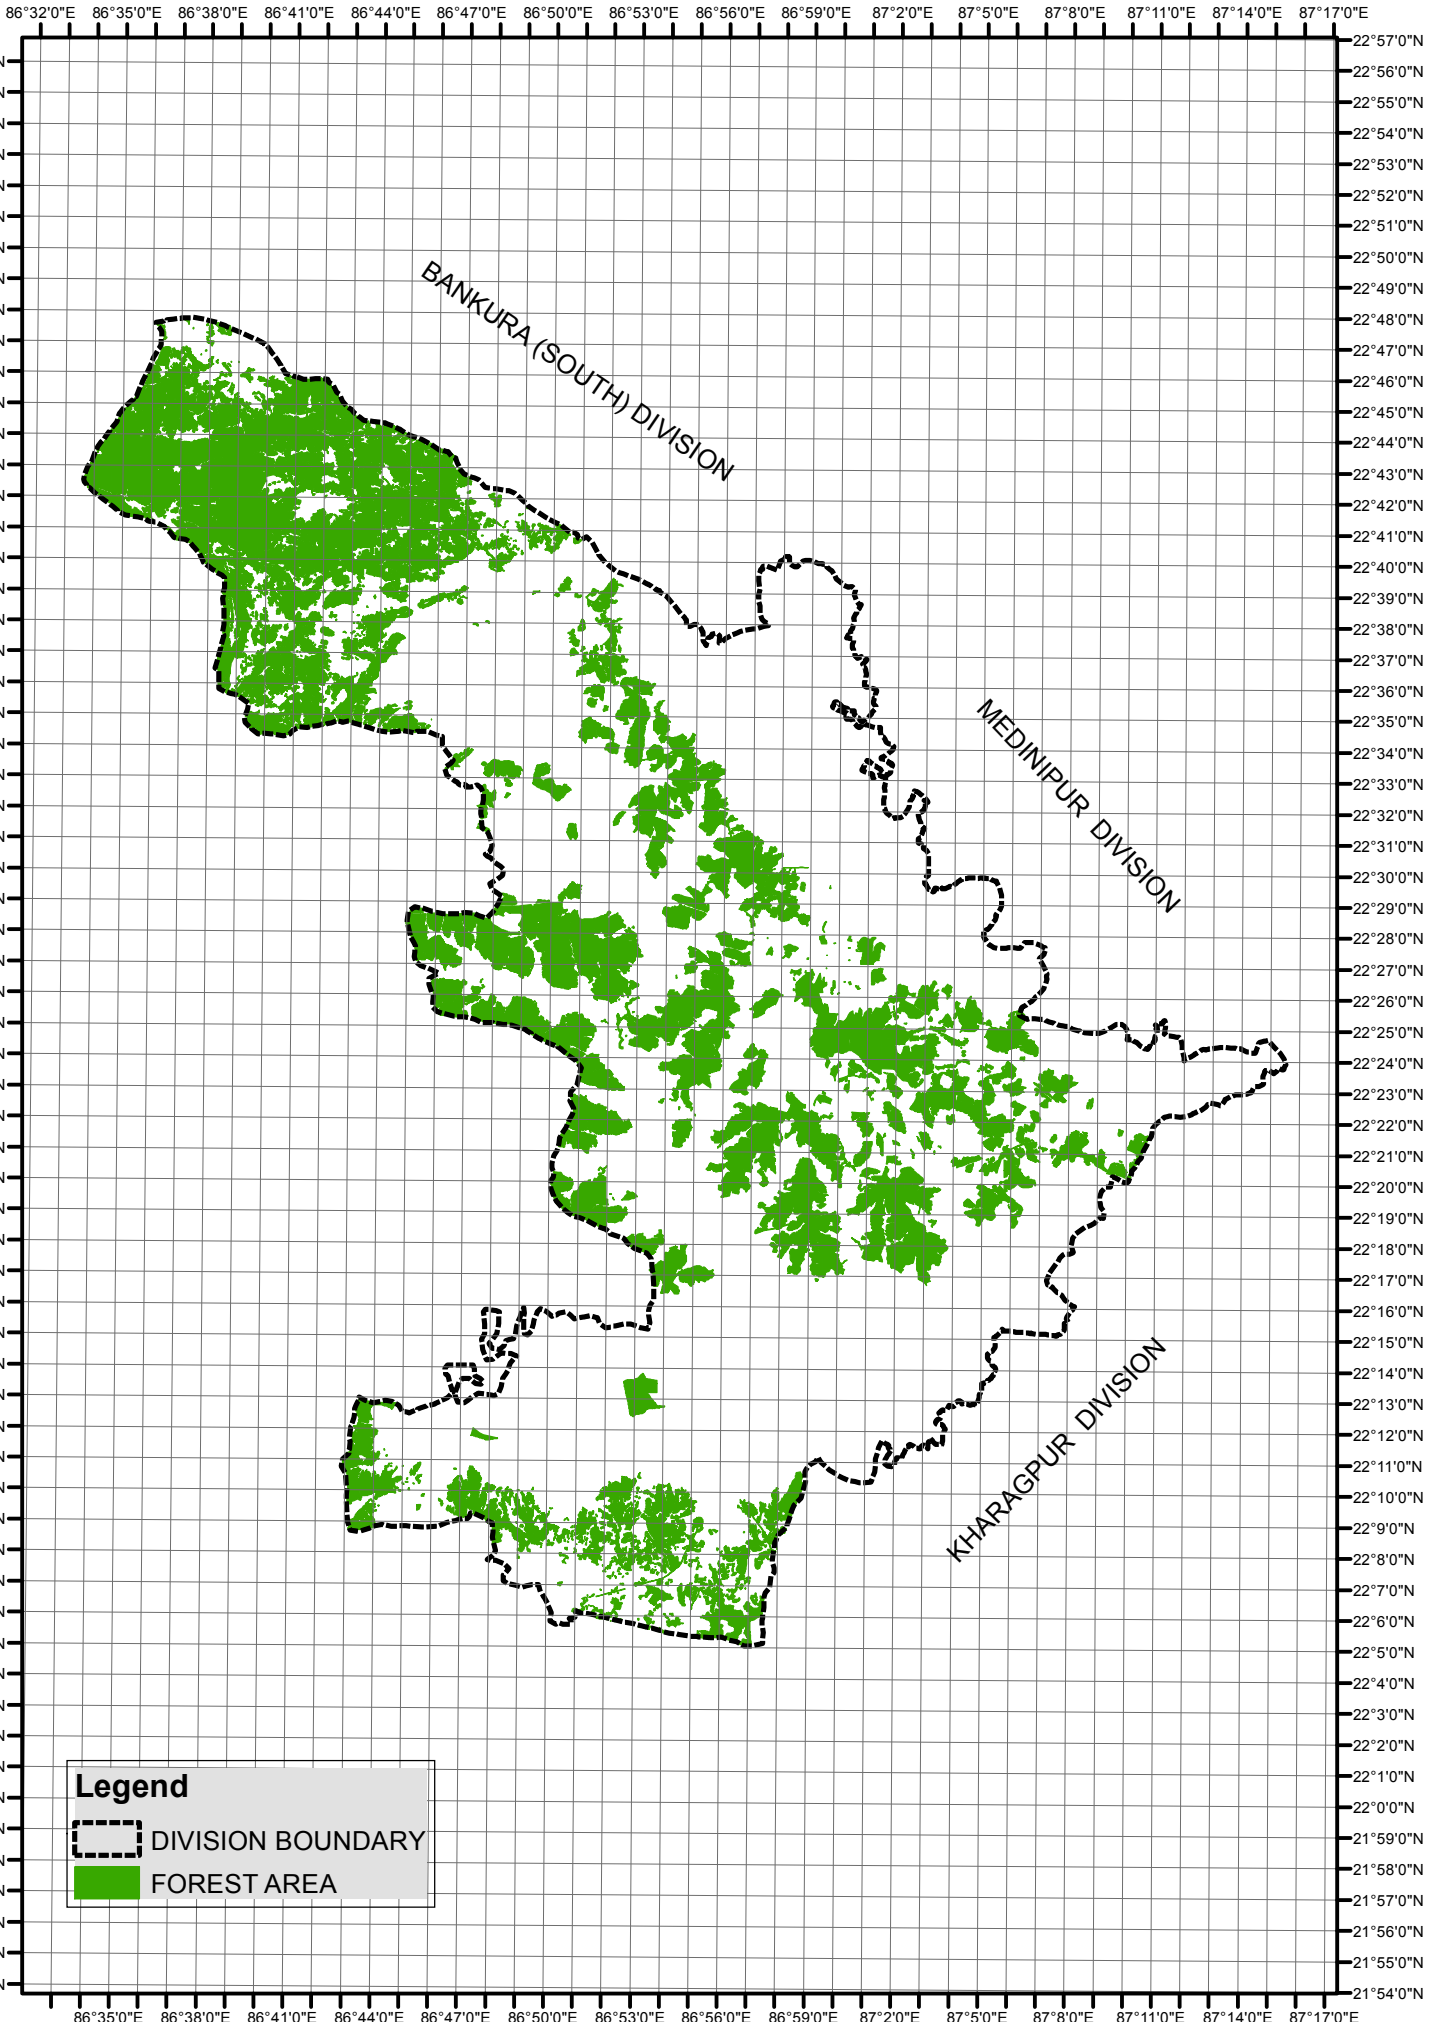

# MAP OF JHARGRAM DIVISION

RF= 1:450,000

**Legend**

-  DIVISION BOUNDARY
-  FOREST AREA