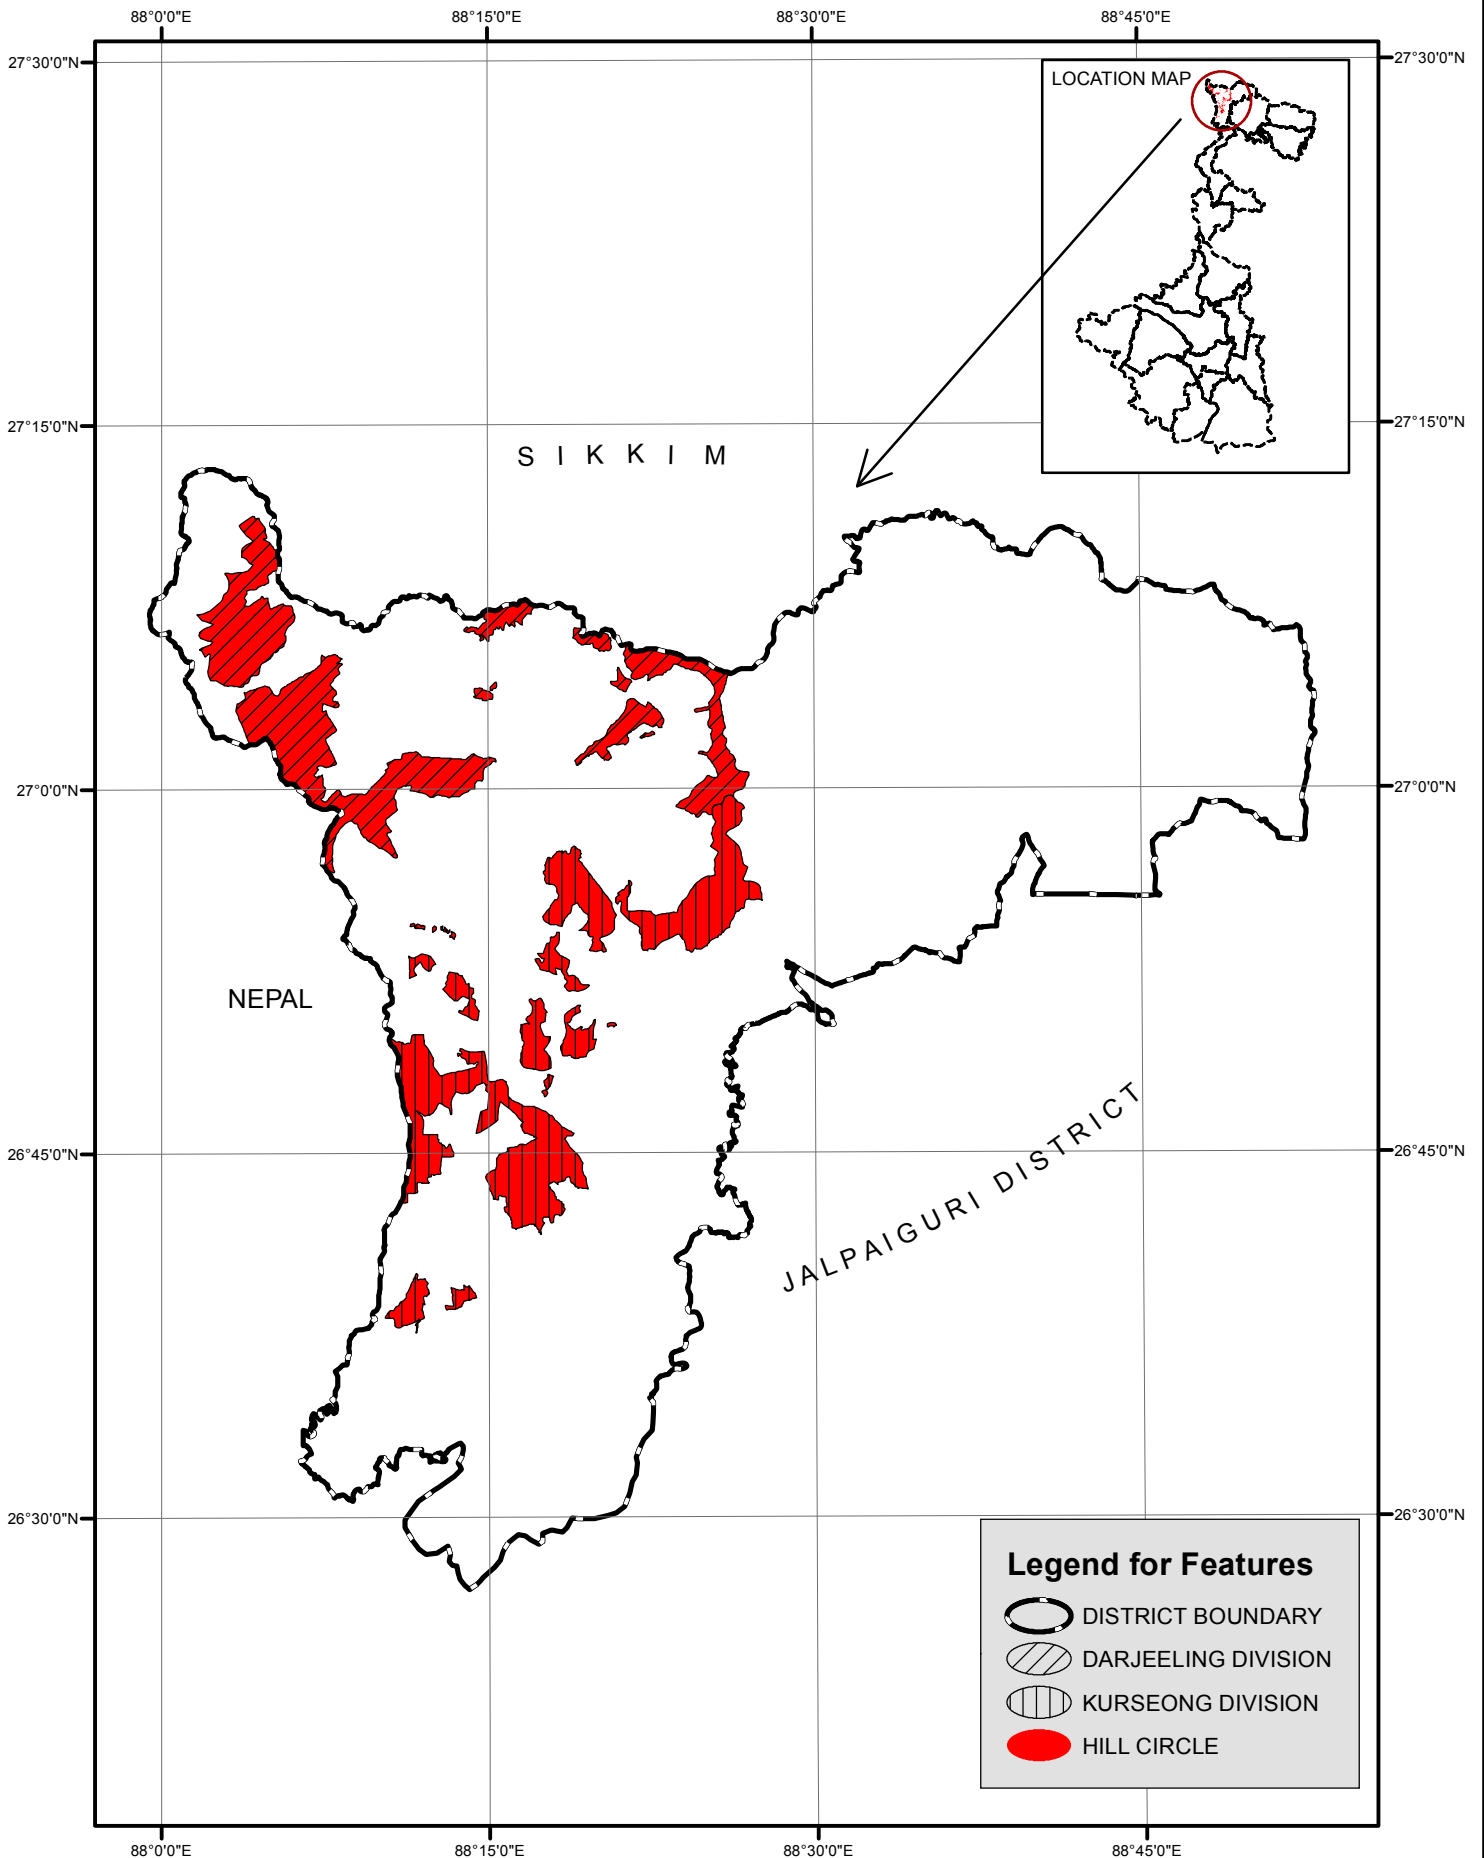

HILL CIRCLE MAP OF WEST BENGAL

RF= 1:575,000

Legend for Features

-  DISTRICT BOUNDARY
-  DARJEELING DIVISION
-  KURSEONG DIVISION
-  HILL CIRCLE